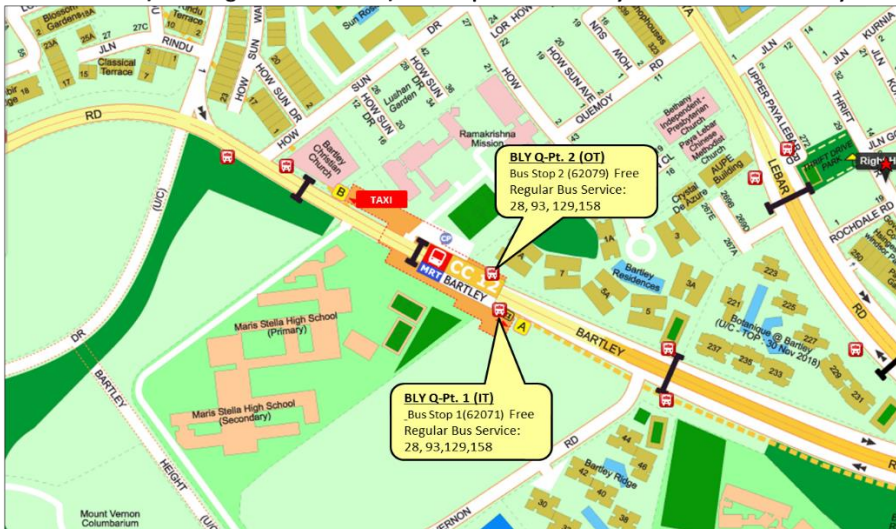

Tampines Station (EW2) & Bus Interchange	# Bus Stop 2 (Exit B): 28, 129
# All public bus services at this location are free when Train Service is affected.	
Taxi Services:	
Nearest Taxi Stand:	Exit A: Bartley Road.
Taxi Booking Service Hotlines:	SMRT Taxis - 6555 8888 Comfort Taxis - 6552 1111 Trans Cab - 6555 3333 Premier Taxis - 6363 6888

For information on integrated transportation services, please contact TransitLink Hotline at 1800-225 5663. You can also contact SMRT Customer Relations Centre at 1800-336 8900.

有关地铁及巴士路线询问，请拨打热线 1800-225 5663 向通联有限公司联络。您也可以联络 SMRT 客户联系中心热线号码 1800-336 8900。

5. Queue points for free bridging bus service / special taxi service for student taking major examinations / free regular bus service / bus stops in the vicinity of the station – Bartley

Legend:

Free Bridging Bus Service & Free Regular Bus Service at Bus Stop 1 (62071) and Bus Stop 2 (62079)

For students taking major examinations