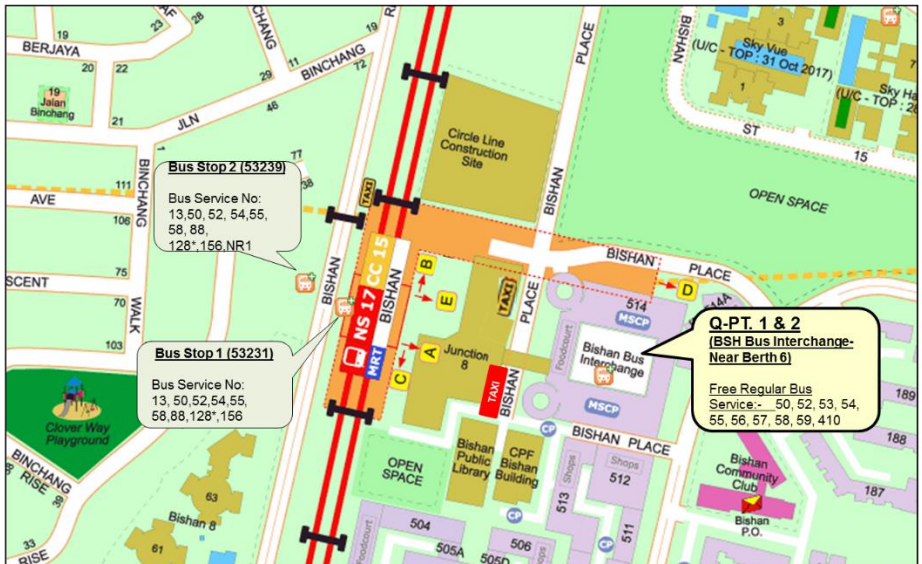

# All public bus services at this location are free when Train Service is affected.

Taxi Services:

Nearest Taxi Stand:

Exit B & C: Bishan Road
Exit D: Junction 8 Shopping Mall

Taxi Booking Service Hotlines:

SMRT Taxis - 6555 8888
Comfort Taxis - 6552 1111
Trans Cab - 6555 3333
Premier Taxis - 6363 6888

For information on integrated transportation services, please contact TransitLink Hotline at 1800-225 5663. You can also contact SMRT Customer Relations Centre at 1800-336 8900.

有关地铁及巴士路线询问, 请拨热线 1800-225 5663 向通联有限公司联络。您也可以联络 SMRT 客户联系中心热线号码 1800-336 8900.

5. Queue points for free bridging bus service / special taxi service for student taking major examinations / free regular bus service / bus stops in the vicinity of the Station – Bishan CCL

Legend:

- Free Bridging Bus Service & Free Regular Bus Service at Bus Interchange
- For students taking major examinations