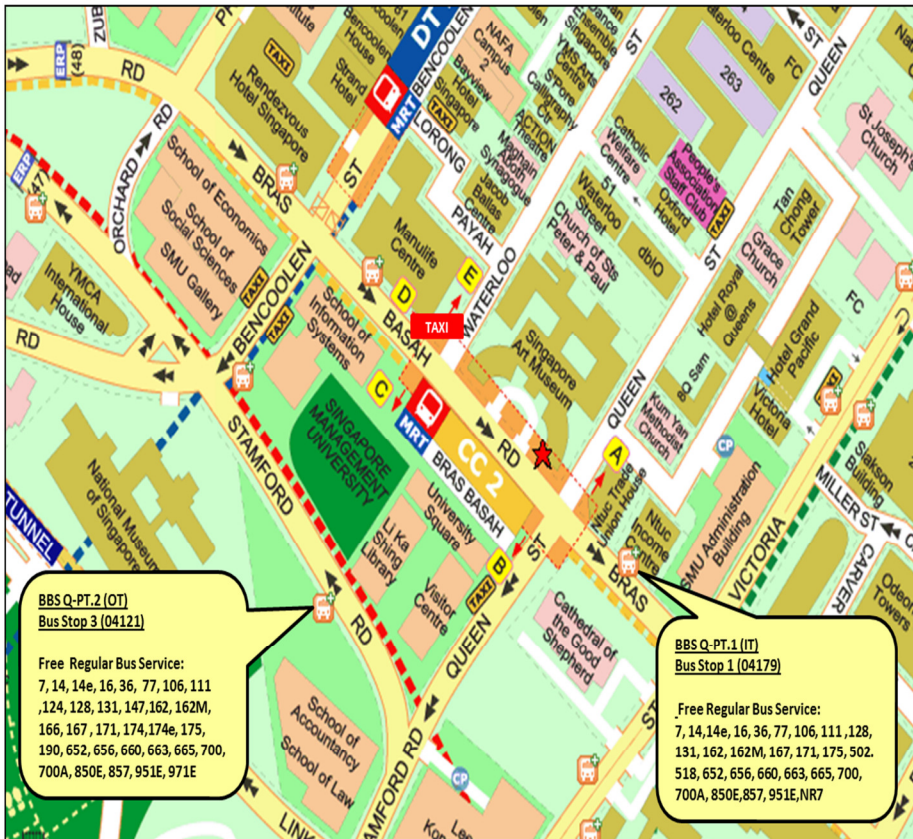

5. Queue points for free bridging bus service / special taxi service for student taking major examinations / free regular bus service / bus stops in the vicinity of the Station – Bras Basah

Legend:

- Free Bridging Bus Service & Free Regular Bus Service at Bus Stop 1 (04179) & Bus Stop 3 (04121)
- TAXI For students taking major examinations

Revision 4, Nov 2017