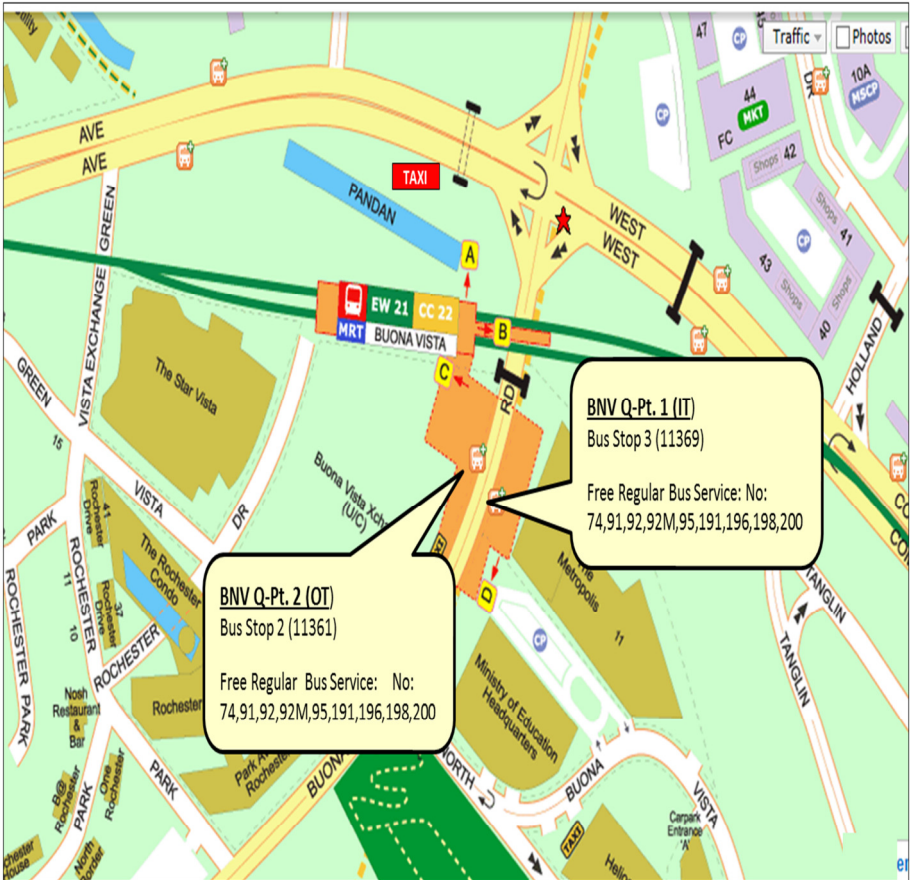

**# All public bus services at this location are free when train service is affected.**

5. Queue points for free bridging bus service / special taxi service for student taking major examinations / free regular bus service / bus stops in the vicinity of the Station – Buona Vista (CCL)

Legend: