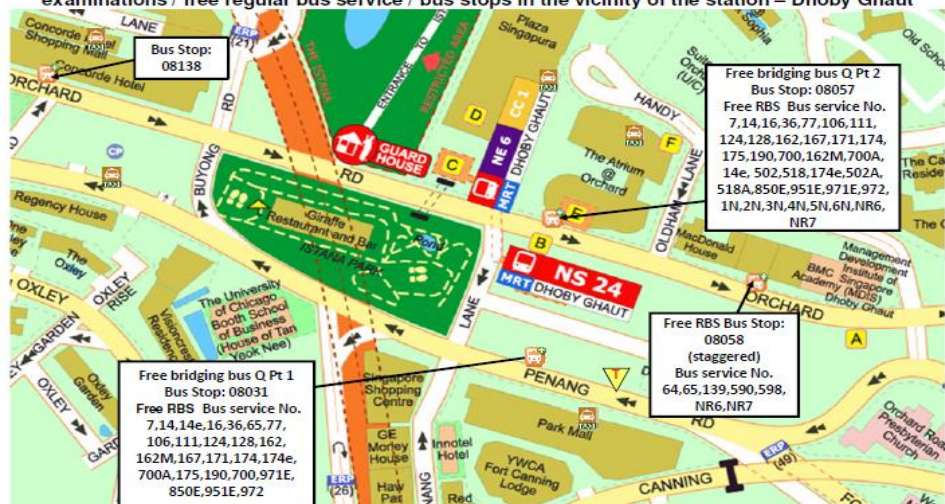

5. Queue points for free bridging bus service / special taxi service for student taking major examinations / free regular bus service / bus stops in the vicinity of the station – Dhoby Ghaut

Legend:
Free RBS=free regular bus service
Free bridging=bridging bus service
▼=Special Taxi pick up point

Free bridging bus: Q Pt 1 at Bus Stop 08031 - towards Jurong East (North Bound)
Q Pt 2 at Bus Stop 08057 - towards Marina Bay (South Bound)

Revision 5 (09/12/16)

Note:

Free RBS	When activated, all regular buses (regardless of operator) at the designated bus stops are free boarding. (refer to “Free RBS” on the map)
Free Bridging Bus	When activated, these buses will stop at each MRT station of the affected sector as a form of bridging between stations (free boarding). (refer to “Free Bridging Bus” on the map)