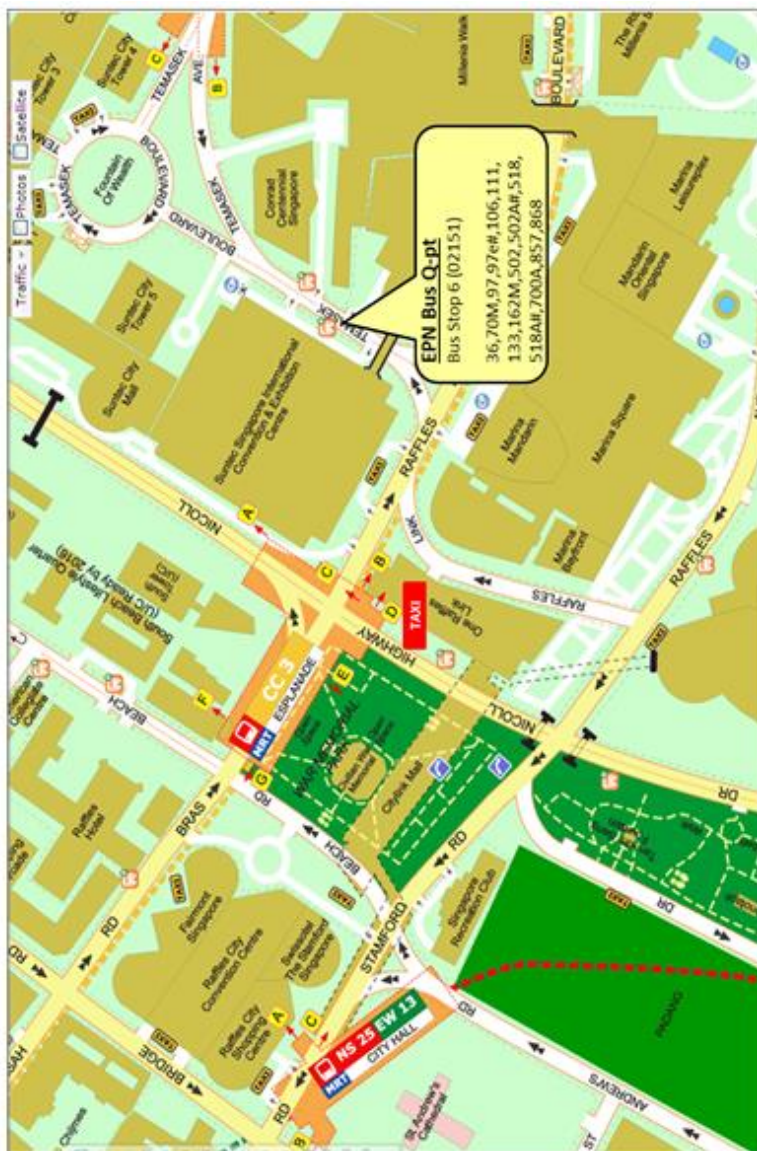

5. Queue points for bus bridging service / Taxi service for student taking major examinations / Bus Stops in the Vicinity of Station – Esplanade

Legend:
Bus Bridging Service & Free Bus Service at Bus Stop 6 (02151)
TAXI
For students taking major examinations