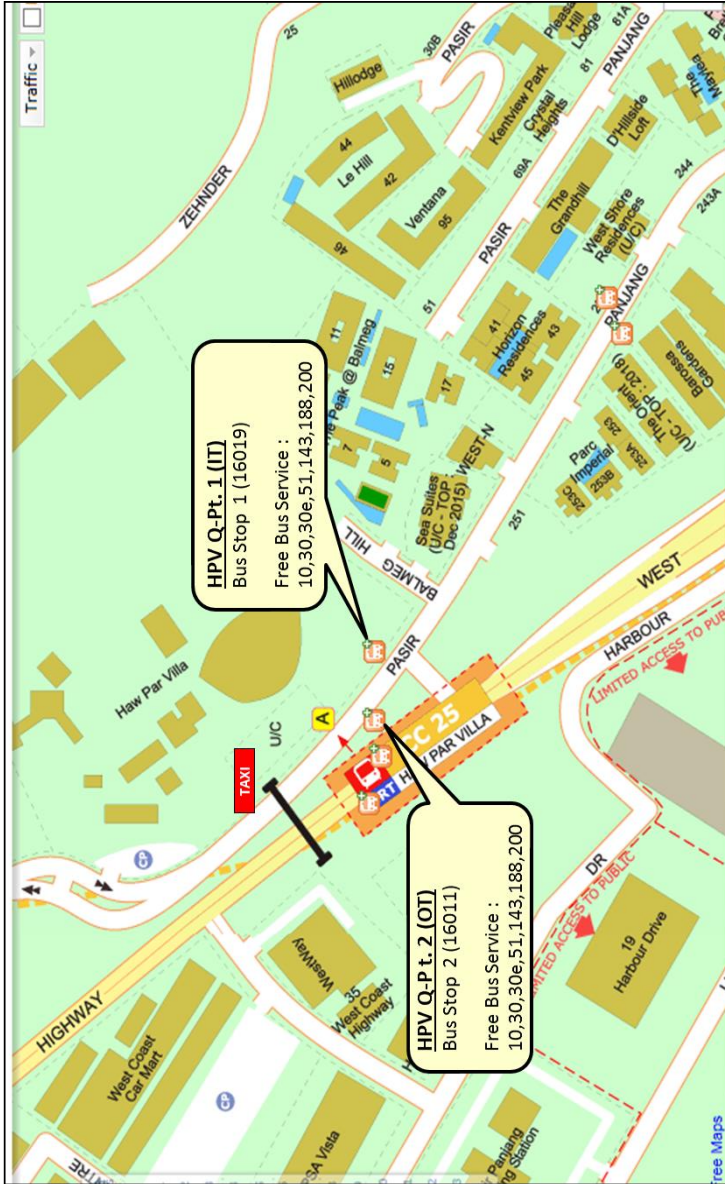

5. Queue points for bus bridging service / Taxi service for student taking major examinations / Bus Stops in the Vicinity of Stations – Haw Par Villa

Legend:
Bus Bridging Service & Free Bus Service at Bus Stop 1 (16019) & Bus Stop 2 (16011)
TAXI For students taking major examinations