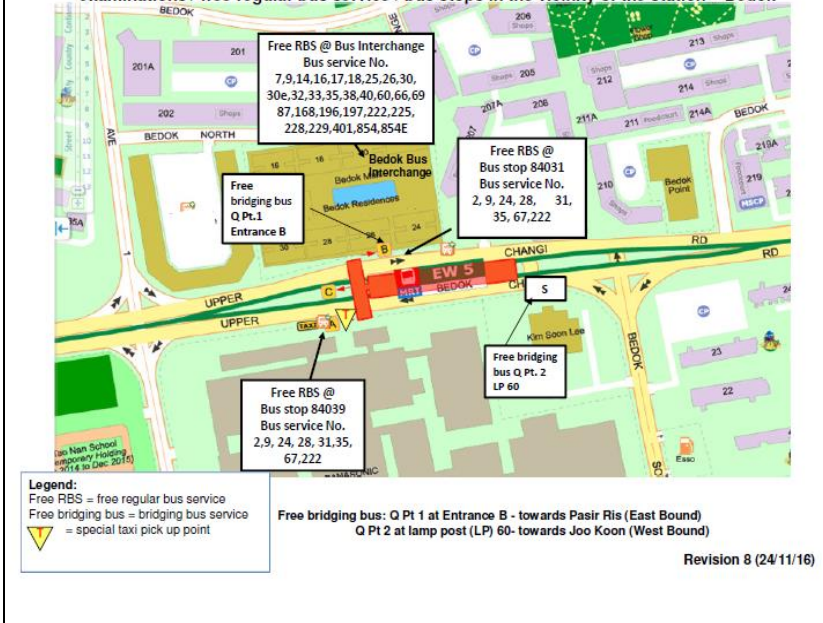

5. Queue points for free bridging bus service / special taxi service for student taking major examinations / free regular bus service / bus stops in the vicinity of the station – Bedok

Note:

Free RBS	When activated, all regular buses (regardless of operator) at the designated bus stops are free boarding. (refer to “Free RBS” on the map)
Free Bridging Bus	When activated, these buses will stop at each MRT station of the affected sector as a form of bridging between stations (free boarding). (refer to “Free Bridging Bus” on the map)