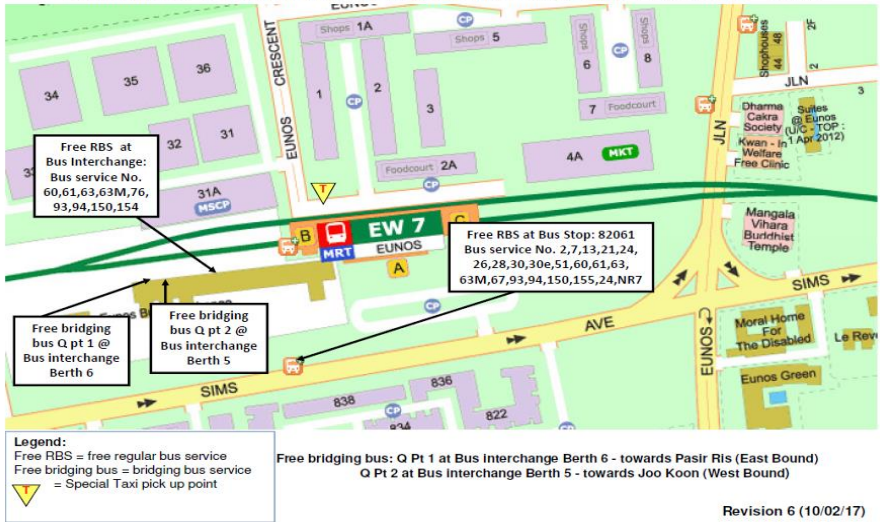

5. Queue points for free bridging bus service / special taxi service for student taking major examinations / free regular bus service / bus stops in the vicinity of the station – Eunos

Note:

Free RBS	When activated, all regular buses (regardless of operator) at the designated bus stops are free boarding. (refer to “Free RBS” on the map)
Free Bridging Bus	When activated, these buses will stop at each MRT station of the affected sector as a form of bridging between stations (free boarding). (refer to “Free Bridging Bus” on the map)