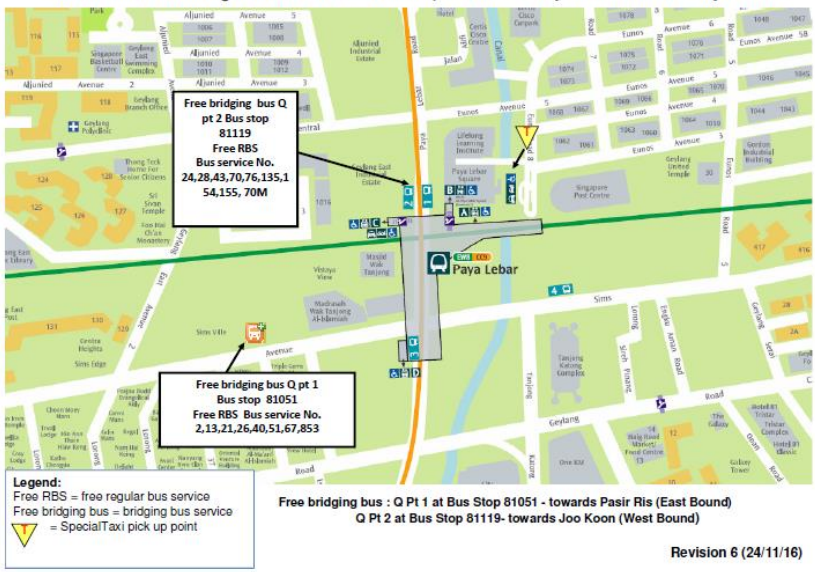

5. Queue points for free bridging bus service / special taxi service for student taking major examinations / free regular bus service / bus stops in the vicinity of the station – Paya Lebar

Note:

Free RBS	When activated, all regular buses (regardless of operator) at the designated bus stops are free boarding. (refer to “Free RBS” on the map)
Free Bridging Bus	When activated, these buses will stop at each MRT station of the affected sector as a form of bridging between stations (free boarding). (refer to “Free Bridging Bus” on the map)