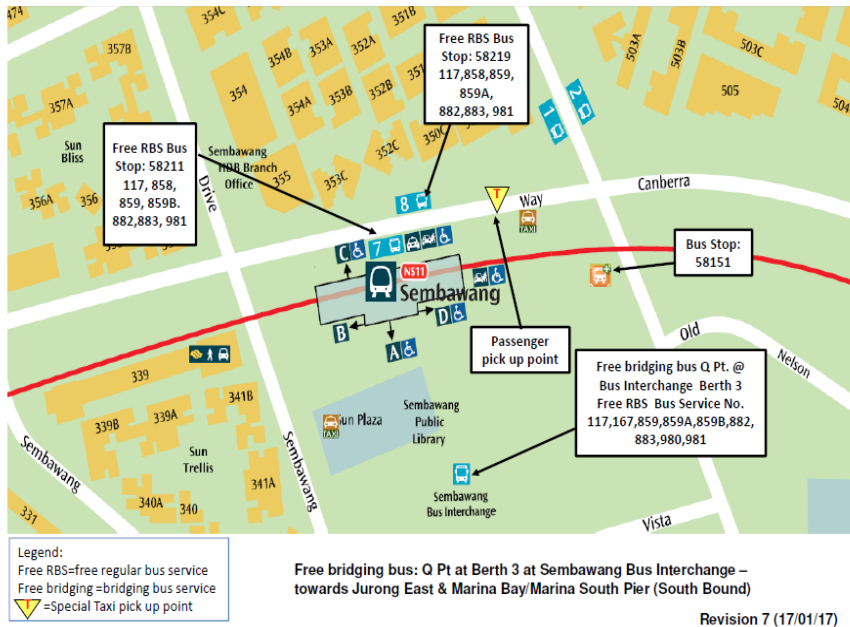

Taxi Services:

Nearest Taxi Stand:

Exit C

Taxi Booking Service
Hotlines:

SMRT Taxis - 6555 8888
Comfort Taxi - 6552 1111
Trans Cab - 6555 3333
Premier Taxis - 6363 6888

5. Queue points for free bridging bus service / special taxi service for student taking major examinations / free regular bus service / bus stops in the vicinity of the station – Sembawang

Note:

Free RBS	When activated, all regular buses (regardless of operator) at the designated bus stops are free boarding. (refer to “Free RBS” on the map)
Free Shuttle	When activated, these buses will stop at each MRT station of the affected sector as a form bridging between stations (free boarding). (refer to “Free Shuttle” on the map)