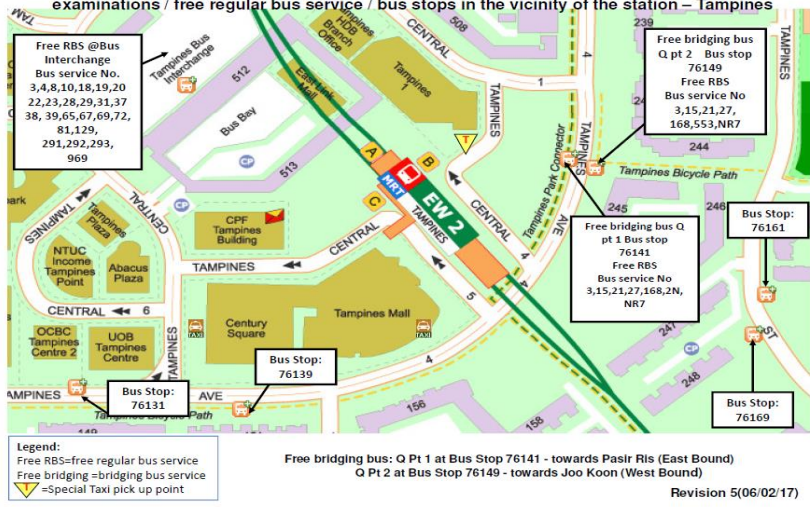

5. Queue points for free bridging bus service / special taxi service for student taking major examinations / free regular bus service / bus stops in the vicinity of the station – Tampines

Note:

Free RBS	When activated, all regular buses (regardless of operator) at the designated bus stops are free boarding. (refer to “Free RBS” on the map)
Free Bridging Bus	When activated, these buses will stop at each MRT station of the affected sector as a form of bridging between stations (free boarding). (refer to “Free Bridging Bus” on the map)