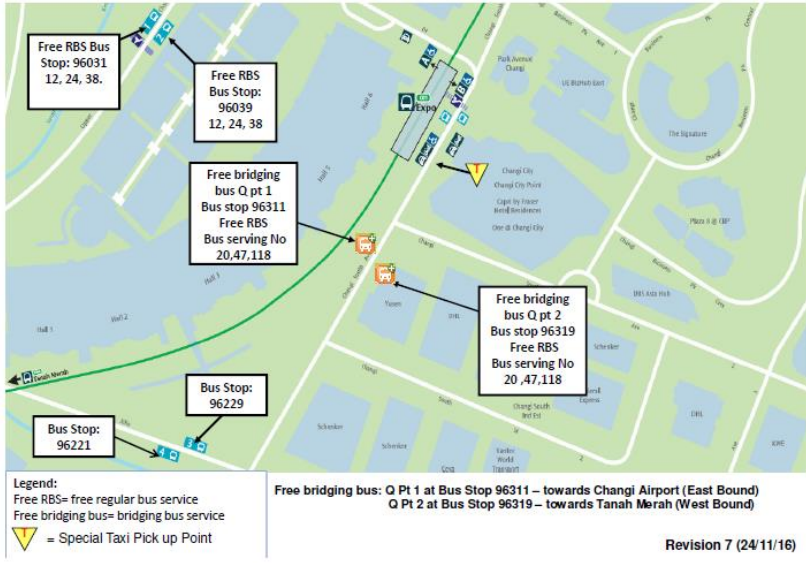

For information on integrated transportation services, please contact TransitLink Hotline at 1800-225 5663. You can also contact SMRT Customer Relations Centre at 1800-336 8900.

有关地铁及巴士路线询问，请拨打热线 1800-225 5663 向通联有限公司联络。您也可以联络 SMRT 客户联系中心热线号码 1800-336 8900。

5. Queue points for free bridging bus service / special taxi service for student taking major examinations / free regular bus service / bus stops in the vicinity of the station – Expo

Note:

Free RBS	When activated, all regular buses (regardless of operator) at the designated bus stops are free boarding. (refer to “Free RBS” on the map)
Free Bridging Bus	When activated, these buses will stop at each MRT station of the affected sector as a form of bridging between stations (free boarding). (refer to “Free Bridging Bus” on the map)