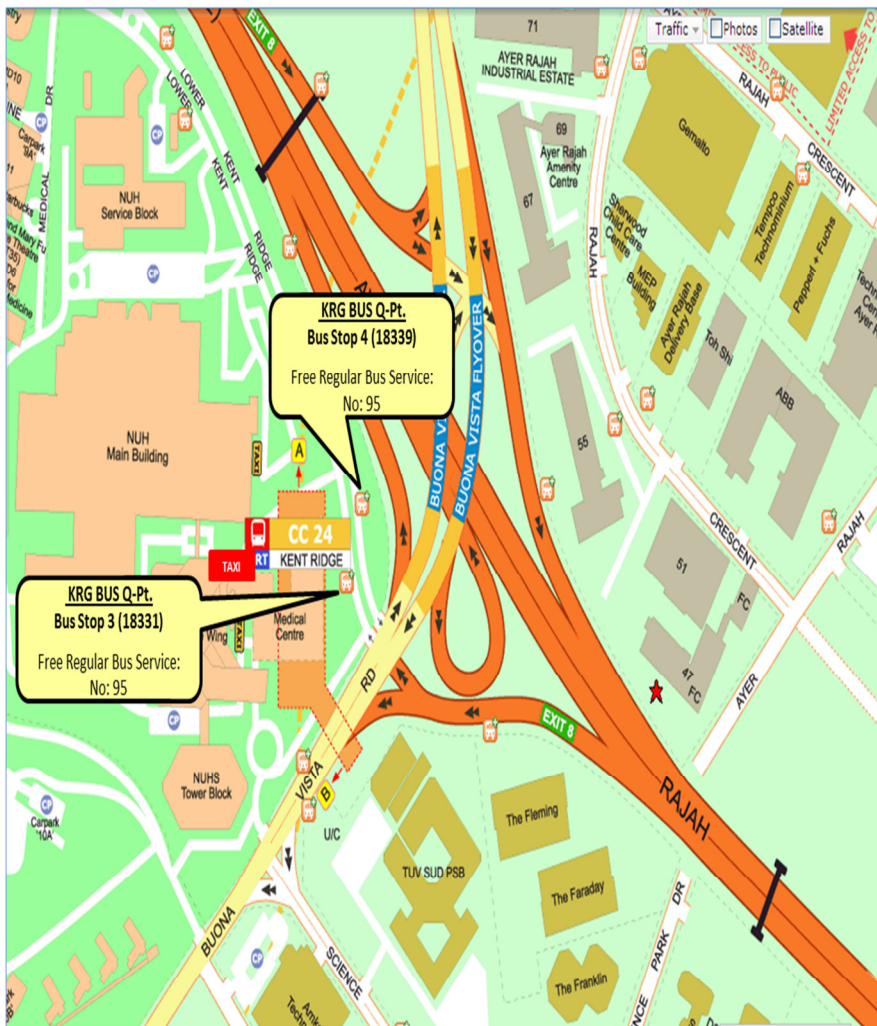

5. Queue points for free bridging bus service / special taxi service for student taking major examinations / free regular bus service / bus stops in the vicinity of the Station – Kent Ridge

Legend:

Free Bridging Bus Service & Free Regular Bus Service at Bus Stop 4 (No: 18339)

TAXI For students taking major examinations

Revision 4, Nov 2017