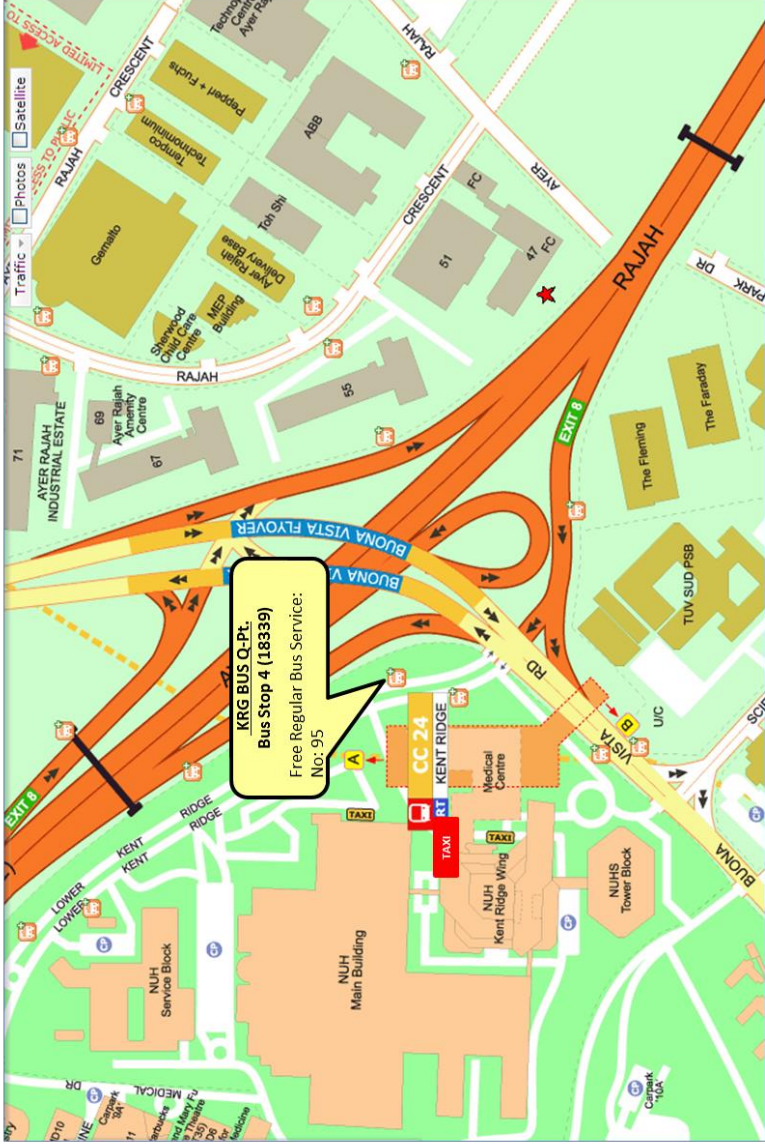

Kent Ridge Station(CC24)

Train service has been affected and we are working to restore normal service as quickly as possible. We apologise for any inconvenience caused.

Alternative Transport

Bus Services from Kent Ridge to:

Buona Vista Station
(EW21)(CC22)

Bus Stop 4 (Exit A): 95

Holland Village (CC21)

Bus Stop 4 (Exit A): 95

All public bus services at this location are free when train services is affected.

Taxi Services:

Nearest Taxi Stand:

有关地铁及巴士路线询问，请拨热线 1800-225 5663 向通联有限公司联络。您也可以联络 SMRT 客户联系中心热线号码 1800-336 8900。

5. Queue points for free bridging bus service / special taxi service for student taking major examinations / free regular bus service / bus stops in the vicinity of the Station – Kent Ridge

Legend:

-  Free Bridging Bus Service & Free Regular Bus Service at Bus Stop 4 (No. 18339)
-  TAXI

For students taking major examinations