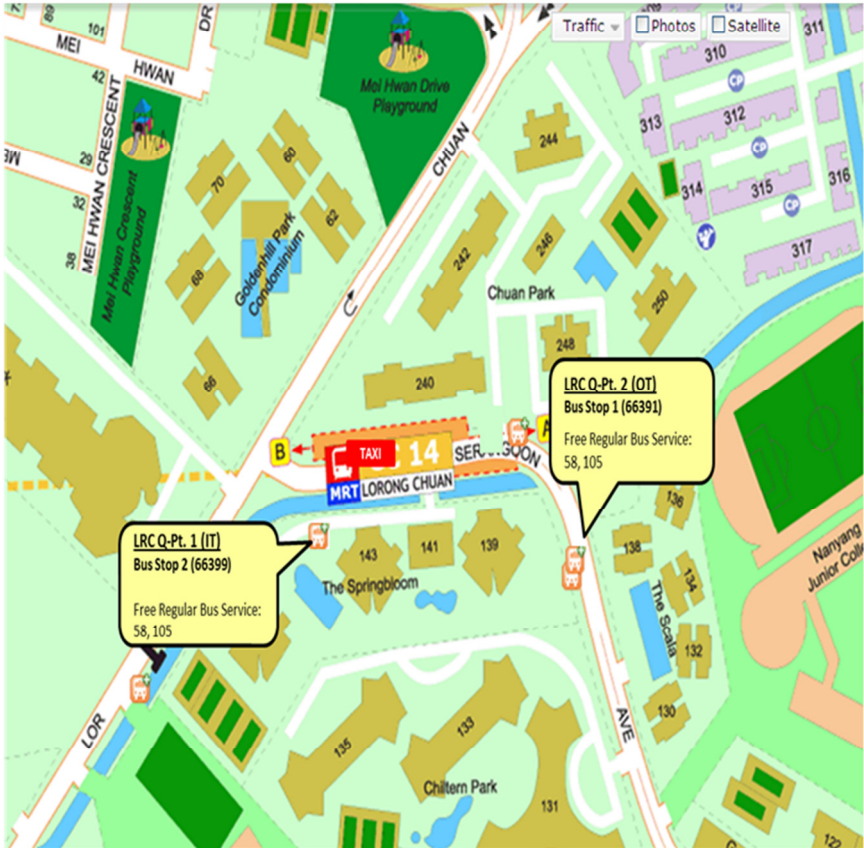

| | |
|---|-------------------------------|
| Bishan Station (NS17)(CC15) & Bus Interchange | # Bus Stop 2 (Exit B): 58 |
| Buona Vista Station (EW21)(CC22) | # Bus Stop 2 (Exit B): 105 |
| Clementi Station (EW23) & Bus Interchange | # Bus Stop 2 (Exit B): 105 |
| Commonwealth Station (EW20) | # Bus Stop 2 (Exit B): 105 |
| Dover Station (EW22) | # Bus Stop 2 (Exit B): 105 |
| Jurong East Station (NS1)(EW24) & Bus Interchange | # Bus Stop 2 (Exit B): 105 |
| Kaki Bukit Station (DT28) | # Bus Stop 1 (Exit A): 58 |
| Orchard Station (NS22) | # Bus Stop 2 (Exit B): 105 |
| Pasir Ris Station (EW1) & Bus Interchange | # Bus Stop 1 (Exit A): 58 |
| Serangoon Station (NE12)(CC13) & Bus Interchange | # Bus Stop 1 (Exit A): 58,105 |
| Stevens Station (DT10) | # Bus Stop 2 (Exit B): 105 |
| Tai Seng Station (CC11) | # Bus Stop 1 (Exit A): 58 |
| Toa Payoh Station (NS19) & Bus Interchange | # Bus Stop 2 (Exit B): 105 |

All public bus services at this location are free when Train Service is affected.

Taxi Services:

| | |
|--------------------------------|--|
| Nearest Taxi Stand: | Exit A: Serangoon Avenue 3 |
| Taxi Booking Service Hotlines: | SMRT Taxis - 6555 8888 Comfort Taxi - 6552 1111 Trans Cab - 6555 3333 Premier Taxis - 6363 6888 |

5. Queue points for free bridging bus service / special taxi service for student taking major examinations / free regular bus service / bus stops in the vicinity of the Station – Lorong Chuan

Legend:

Free Bridging Bus Service & Free Regular Bus Service at Bus Stop 1 (66391) & Bus Stop 2 (66399)