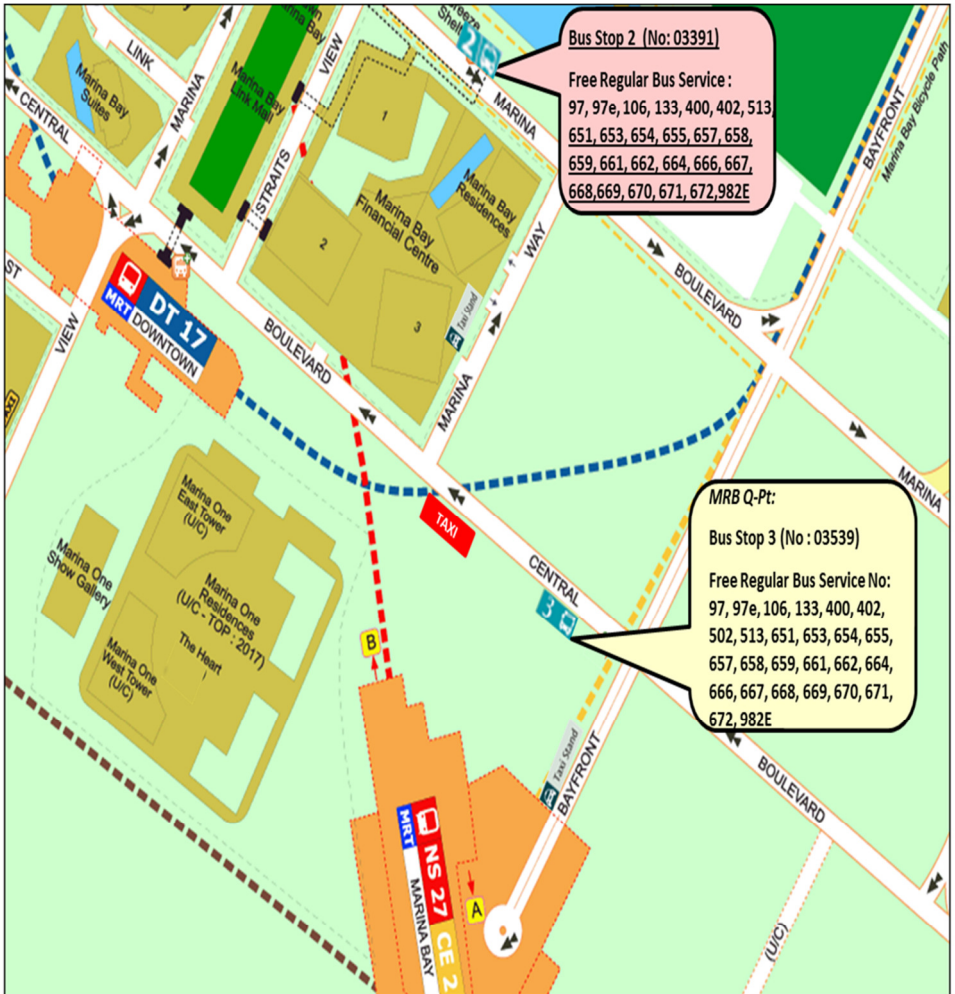

5. Queue points for free bridging bus service / special taxi service for student taking major examinations / free regular bus service / bus stops in the vicinity of the station – Marina Bay

Legend:

- Free Bridging Bus Service & Free Regular Bus Service at Bus Stop 3 (No : 03539)
- Free Regular Bus Service at Bus Stop 2 (No: 03391)
- TAXI For students taking major examinations

No boarding activities for underlined bus
Revision 4, Nov 2017