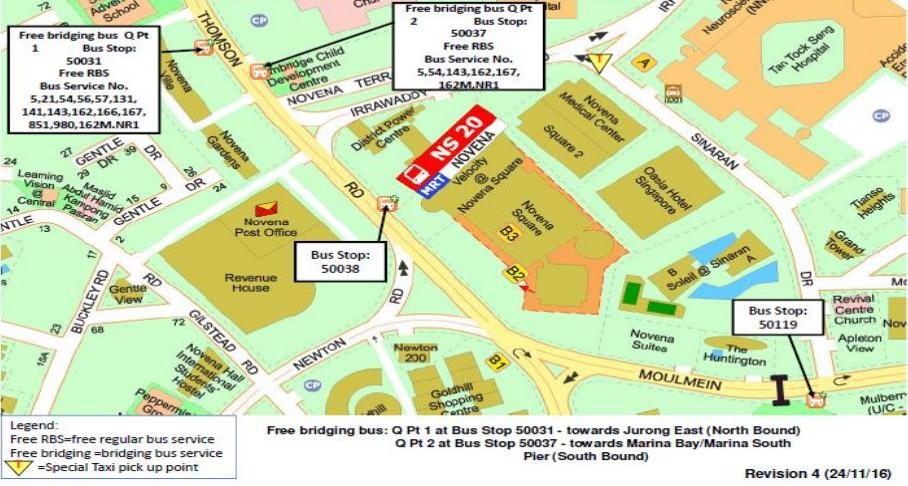

Yishun Station (NS13)	# Bus Stop 50031, Opposite Novena Church, (Exit B): 851
# All public bus services at this location are free when Train Service is Affected.	
Taxi Services:	
Nearest Taxi Stand:	Exit B; Novena Square Shopping Centre Exit A; Square 2 Shopping Centre
Taxi Booking Service Hotlines:	SMRT Taxis - 6555 8888 Comfort Taxi - 6552 1111 Premier Taxis - 6363 6888 Trans Cab – 6555 3333
For information on integrated transportation services, please contact TransitLink Hotline at 1800-225 5663. You can also contact SMRT Customer Relations Centre at 1800-336 8900. 有关地铁及巴士路线询问，请拨热线 1800-225 5663 向通联有限公司联络。您也可以联络 SMRT 客户服务中心热线号码 1800-336 8900。	

5. Queue points for free bridging bus service / special taxi service for student taking major examinations / free regular bus service / bus stops in the vicinity of the station – Novena

Note:

Free RBS	When activated, all regular buses (regardless of operator) at the designated bus stops are free boarding. (refer to “Free RBS” on the map)
Free Bridging Bus	When activated, these buses will stop at each MRT station of the affected sector as a form of bridging between stations (free boarding). (refer to “Free Bridging Bus” on the map)