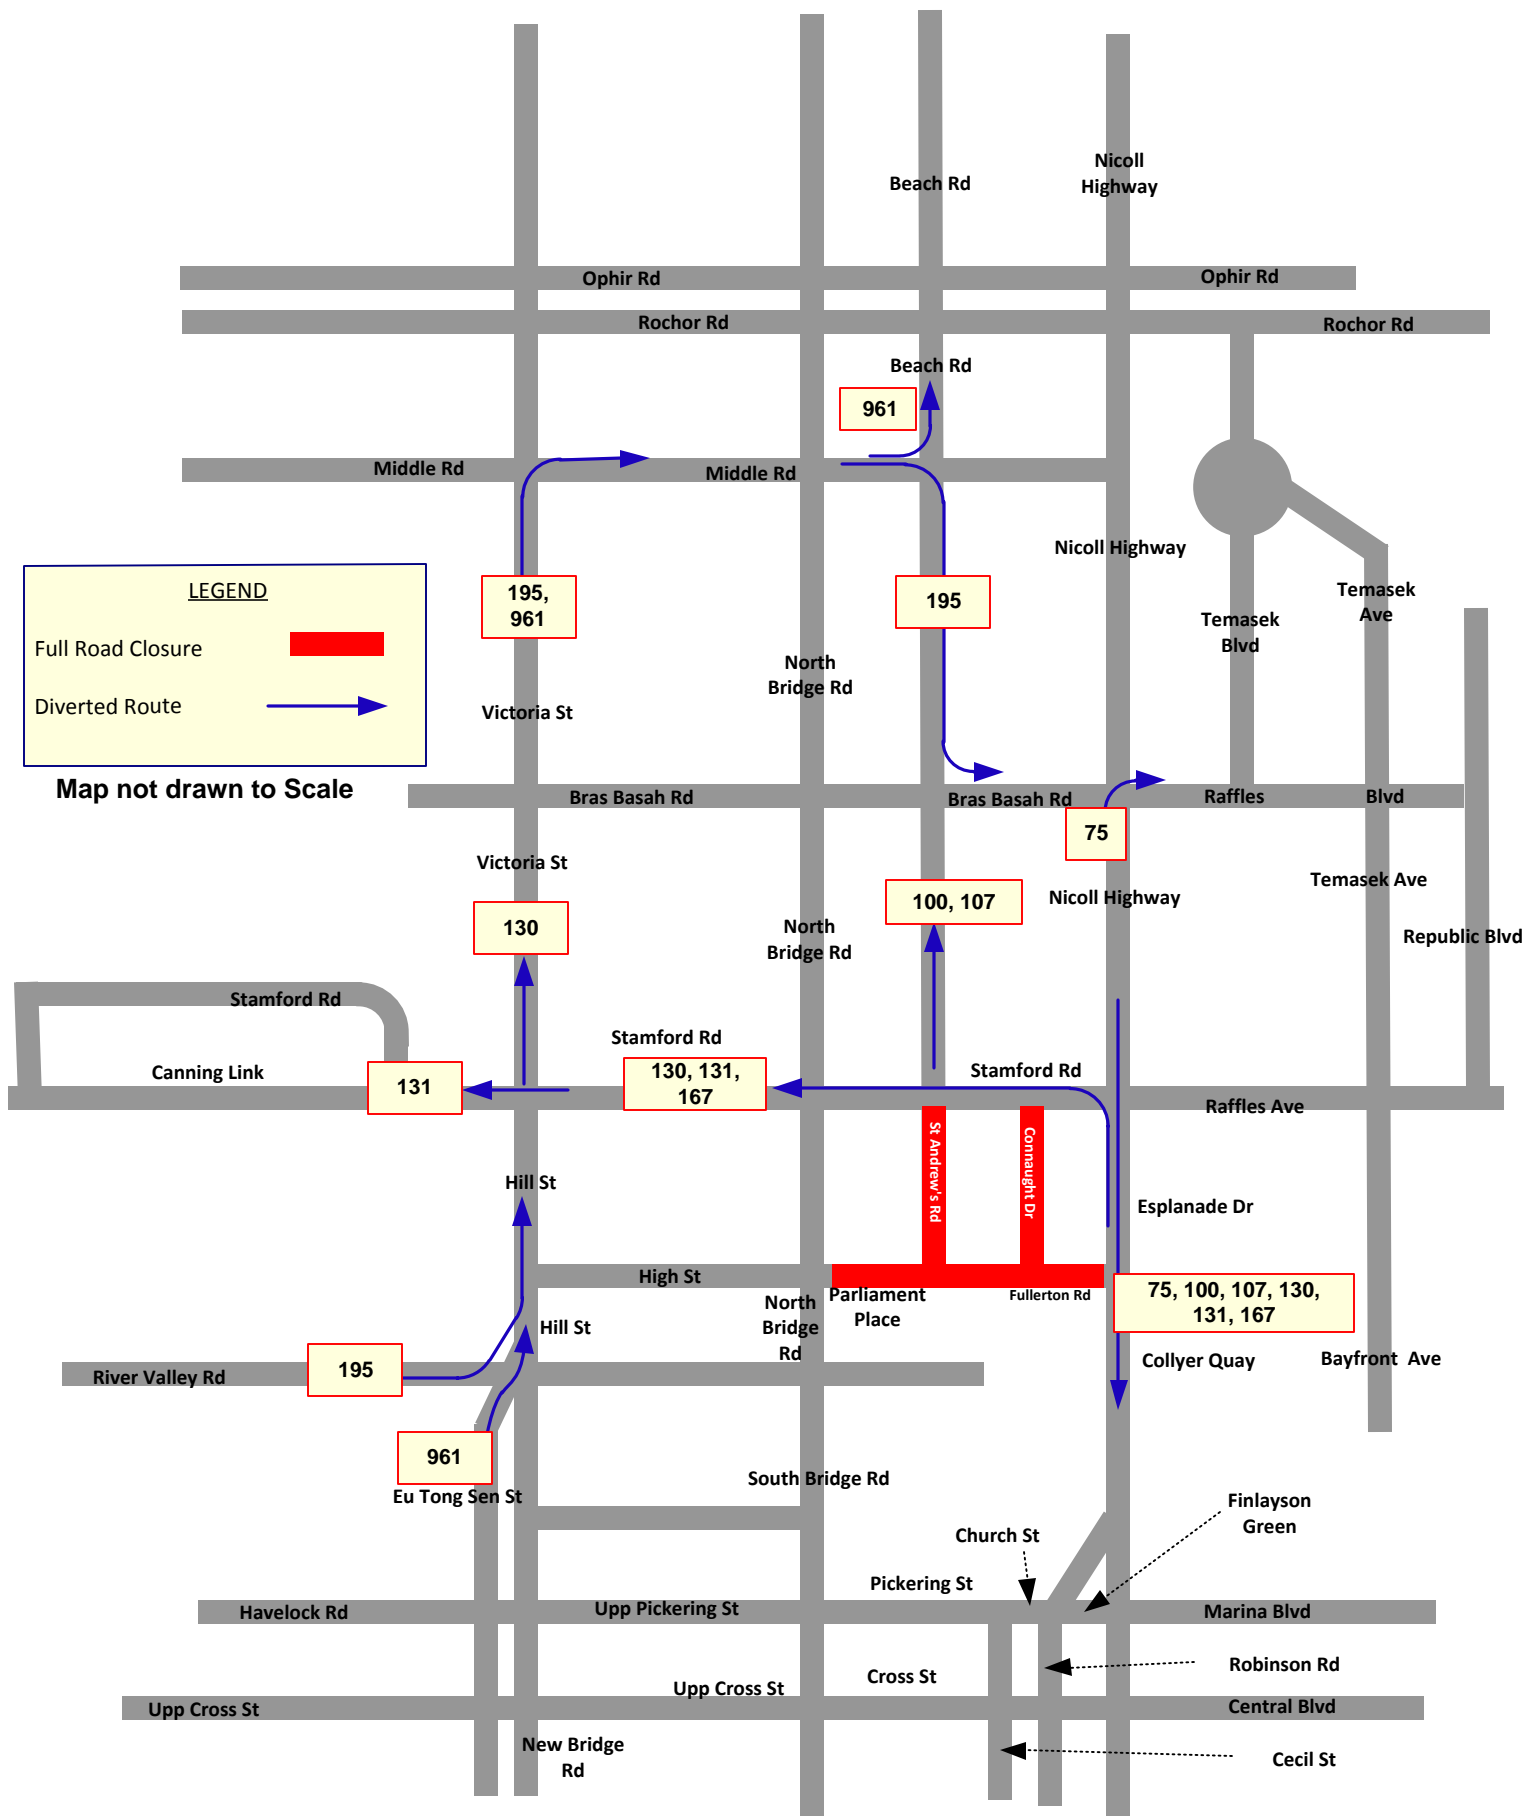

**TEMPORARY ROAD DIVERSION DUE TO  
ROAD CLOSURE AROUND PARLIAMENT HOUSE FROM 25 TO 28 MARCH 2015**

SMRT bus services 75, 167 and 961 will be temporarily diverted from Wednesday, 25 March to Saturday, 28 March 2015, due to road closure around the Parliament House for public to pay last respects to the late Mr Lee Kuan Yew.

The roads closed are: Parliament Place (between Supreme Court Lane and Saint Andrew's Road), Fullerton Road (between Esplanade Drive and Parliament Place) and Saint Andrew's Road (between Parliament Place and Coleman Street).

# Bus Diversion Plan from 25 March 2015 to 28 March 2015

For enquiries, please contact SBST's hotline at 1800-287 2727 or SMRT's hotline at 1800-336 8900