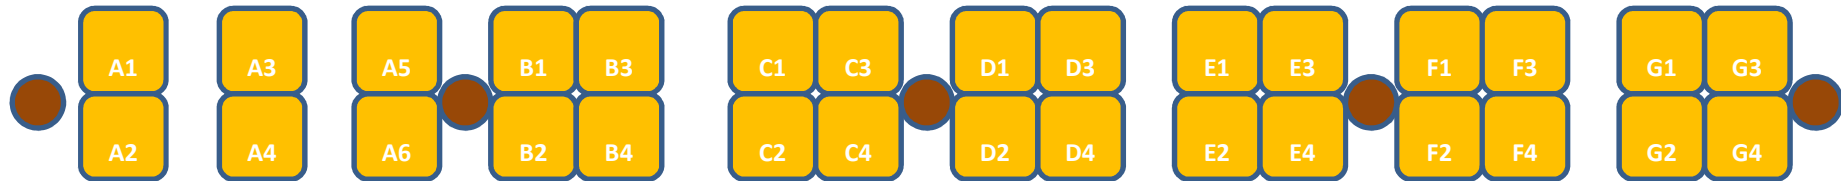

Non Thematic Events (Rack Rates)
Booth Rates (Per Day)

Event Floor Plan

From Raffles MRT Station

From Raffles MRT Station

Shop unit

7 Eleven

Soup
Spoon

TCC

Moon River

Yacht 21

Giordano

LEGEND

PILLAR

BOOTHS

SHOPS