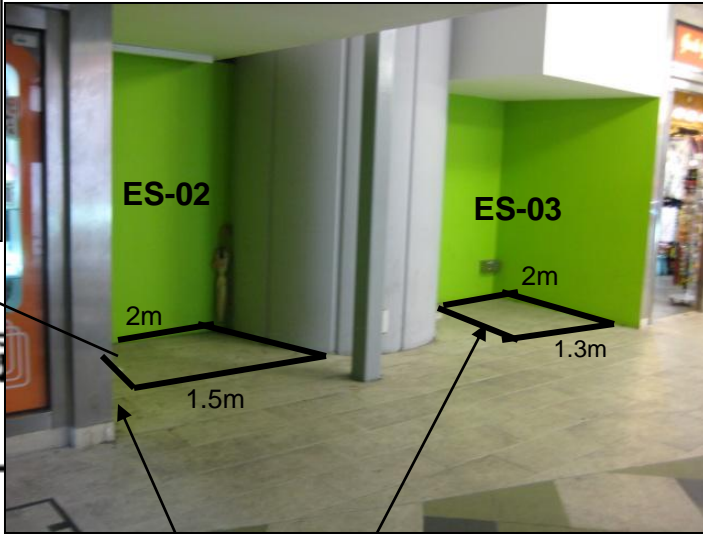

Choa Chu Kang MRT

To Lot 1 Shopping Centre

Event space (along LRT station)
ES-02 – 2m by 1.5m
ES-03 – 2m by 1.3m

Note: Diagram not drawn to scale