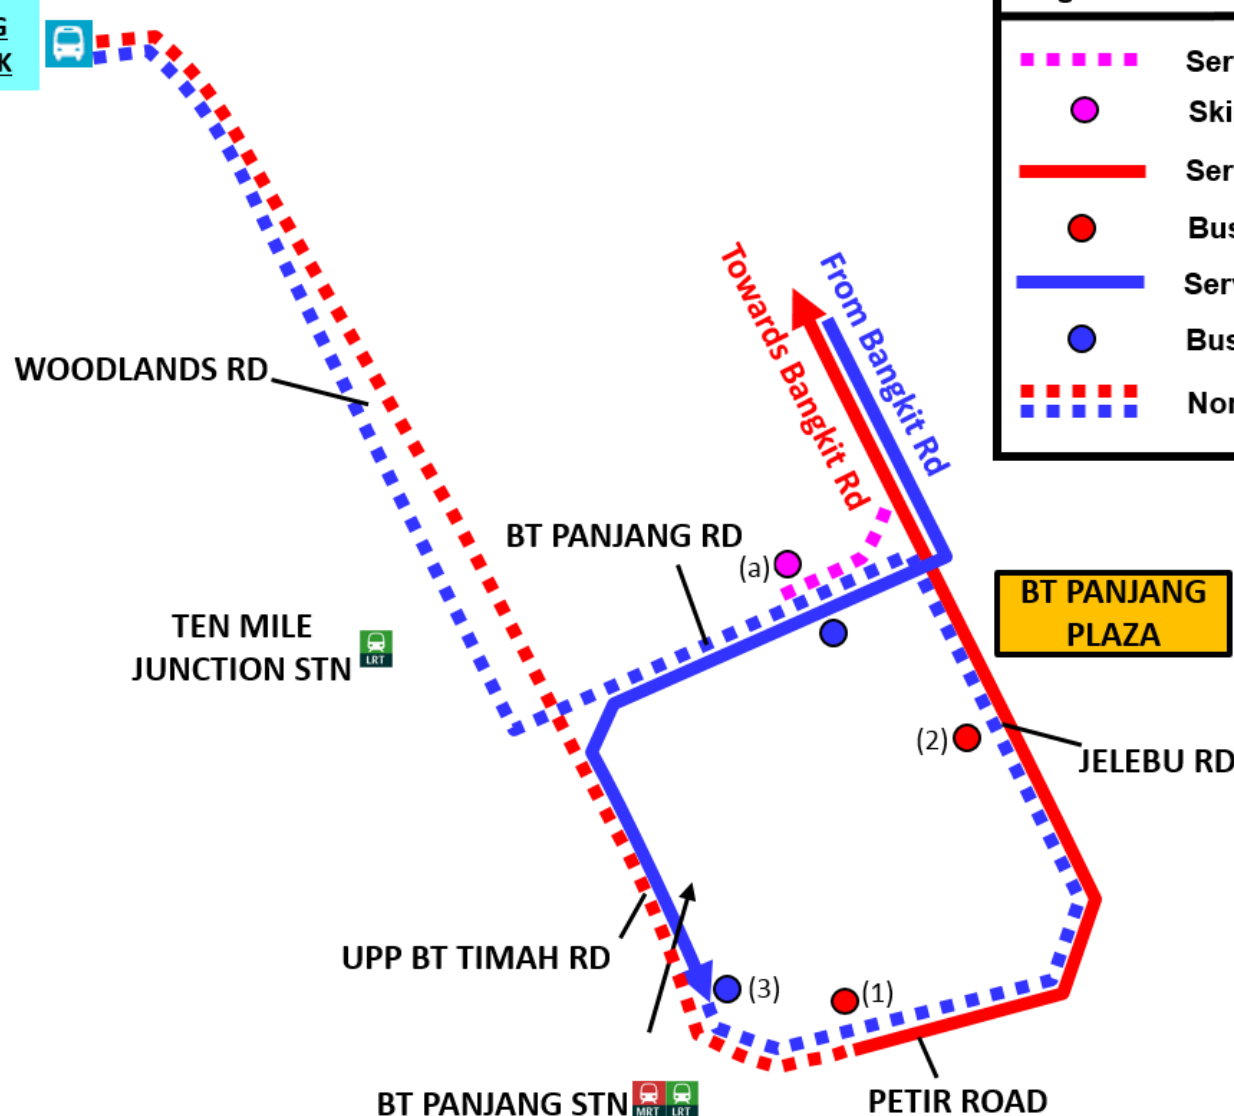

## 巴士路线于2015年12月27日将修改

- Provides a direct connection to Bukit Panjang DTL2 MRT Station
- Enhance connectivity for residents in Bukit Panjang

Skipped Bus Stops			
	Bus Stop Code	Bus Stop Description	Road Name
(a)	44401	OPP BLK 183	BT PANJANG RD

New Bus Stops			
	Bus Stop Code	Bus Stop Description	Road Name
(1)	44851	BT PANJANG STN	PETIR RD
(2)	44631	OPP BT PANJANG PLAZA	JELEBU RD
(3)	44031	AFT BT PANJANG STN	UPP BT TIMAH RD

Weekdays		Saturdays		Sundays/PHs	
1 <sup>st</sup> bus	Last bus	1 <sup>st</sup> bus	Last bus	1 <sup>st</sup> bus	Last bus
0525	2400	0525	2400	0525	2400

BT PANJANG  
TEMP BUS PK

Legend	
	Service 920 & 922 (Skipped Sector)
	Skipped Bus Stop (BS 44401)
	Service 920 & 922 (Towards Bangkit Rd)
	Bus Stop (Towards Bangkit Rd)
	Service 920 & 922 (From Bangkit Rd)
	Bus Stop (From Bangkit Rd)
	Non-Stop Sector