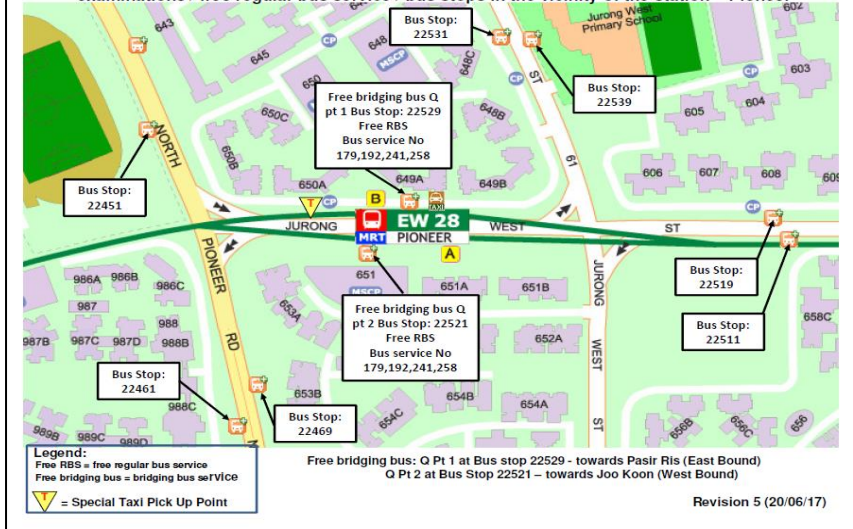

5. Queue points for free bridging bus service / special taxi service for student taking major examinations / free regular bus service / bus stops in the vicinity of the station – Pioneer

Note:

Free RBS	When activated, all regular buses (regardless of operator) at the designated bus stops are free boarding. (refer to “Free RBS” on the map)
Free Bridging Bus	When activated, these buses will stop at each MRT station of the affected sector as a form of bridging between stations (free boarding). (refer to “Free Bridging Bus” on the map)