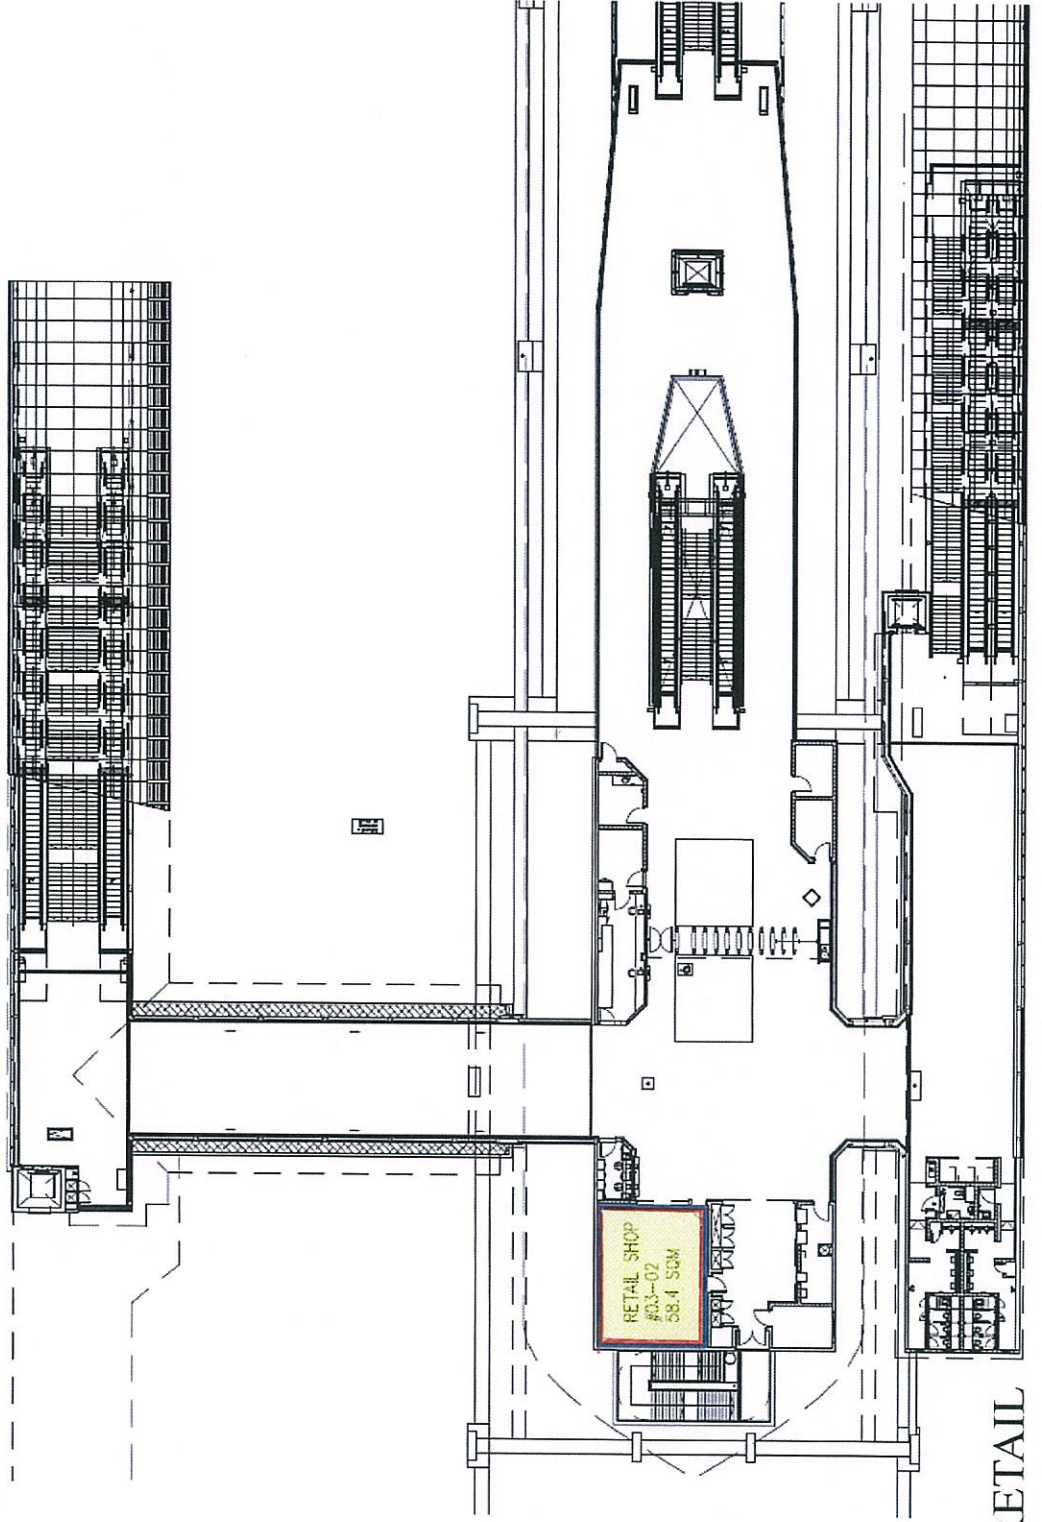

TWE – EW33 – TUAS LINK
LEVEL 3 – CONCOURSE LEVEL
MARKETING PLAN

ADDRESS: 20 TUAS WEST DRIVE
SINGAPORE 638418

LEGEND

RETAIL