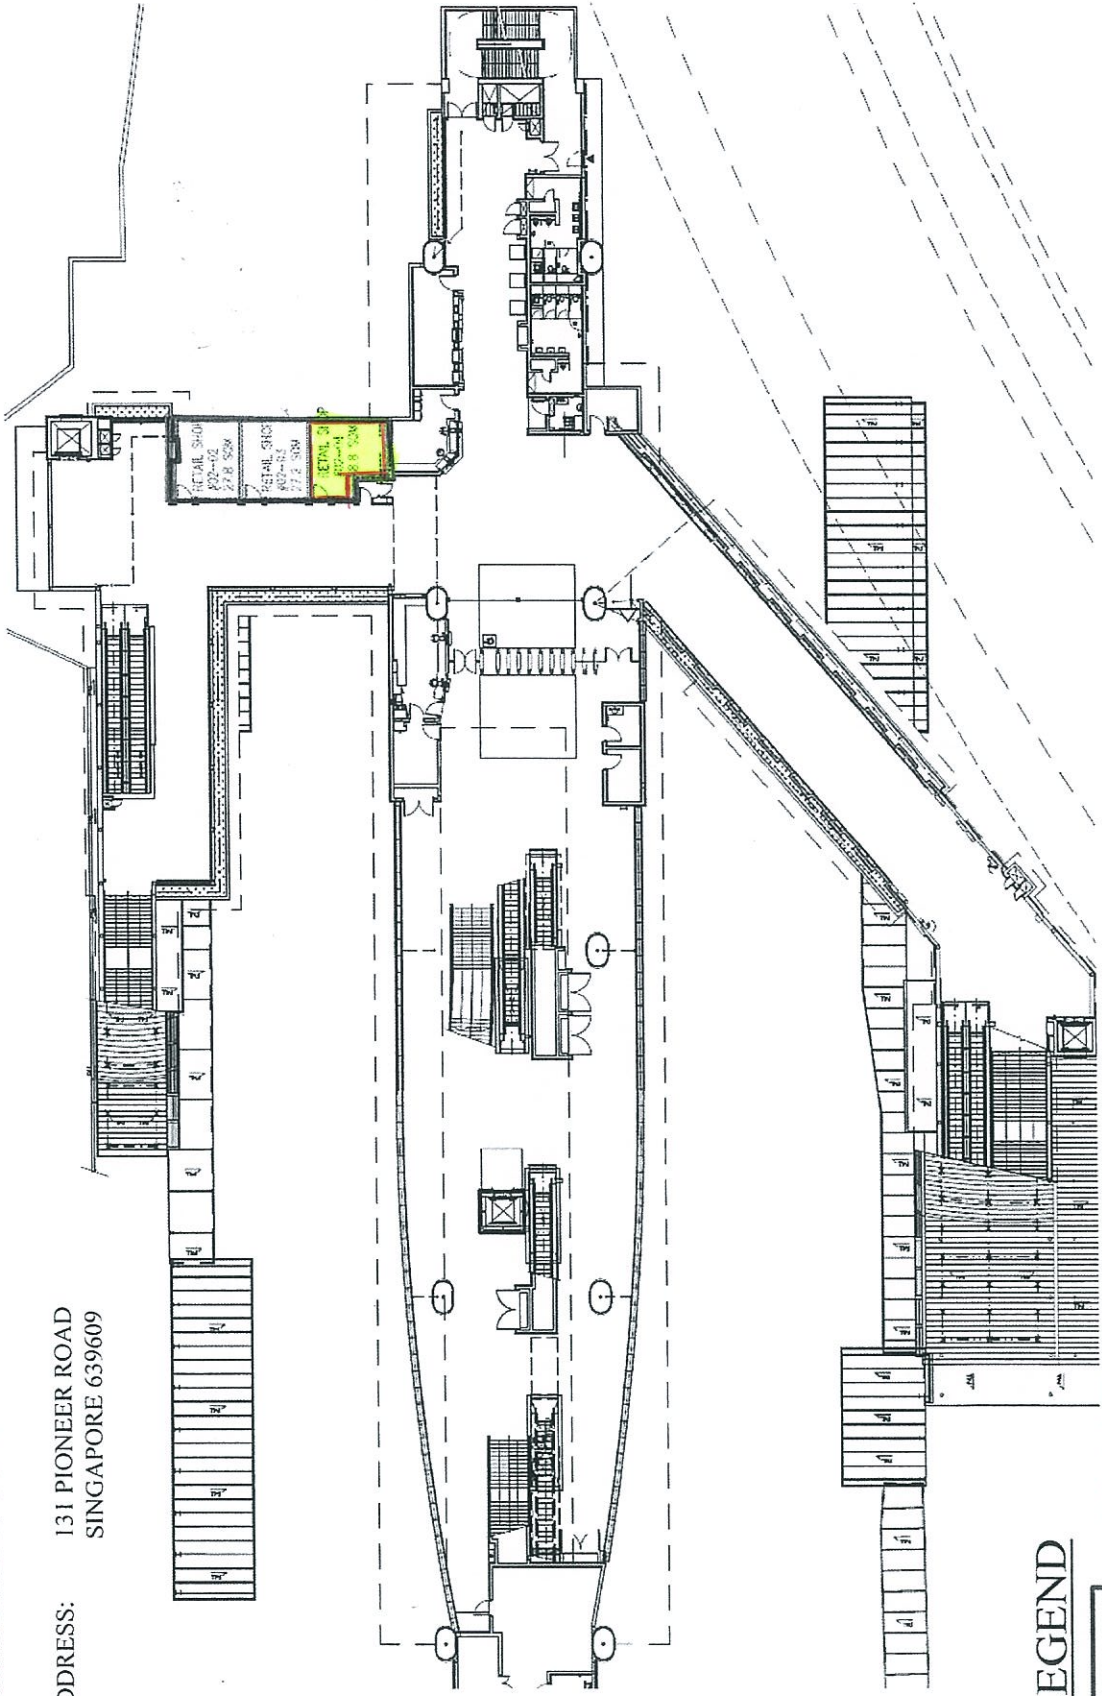

TWE – EW32 – TUAS WEST ROAD  
LEVEL 2 – CONCOURSE LEVEL  
MARKETING PLAN

ADDRESS: 131 PIONEER ROAD  
SINGAPORE 639609

LEGEND  
[ ] RETAIL