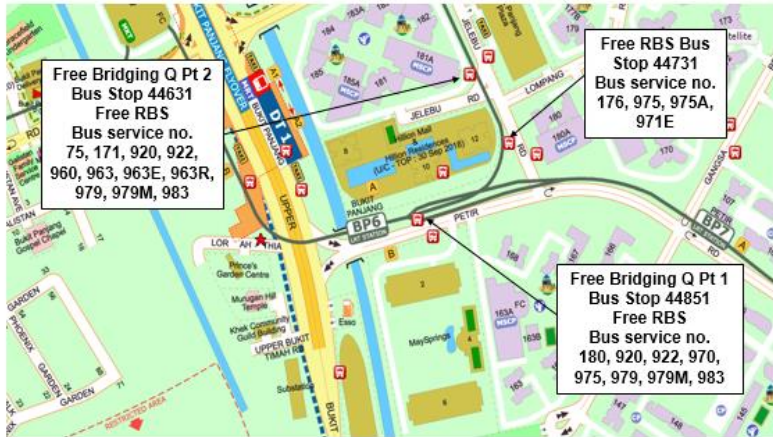

5. Queue points for free bridging bus service / free regular bus service / bus stops in the vicinity of the station – Bukit Panjang

Legend:
Free RBS = free regular bus service
Free Bridging = free bridging bus service

Free Bridging: Q Pt 1 Bus Stop 44851 - towards BP14
Q Pt 2 Bus Stop 44631 - towards BP1

Rev 1 (17/5/16)

Note:

Free RBS	When activated, all regular buses (regardless of operator) at the designated bus stops are free boarding. (refer to “Free RBS” on the map)
Free Bridging	When activated, these buses will stop at each LRT station of the affected sector as a form bridging between stations (free boarding). (refer to “Free Bridging” on the map)