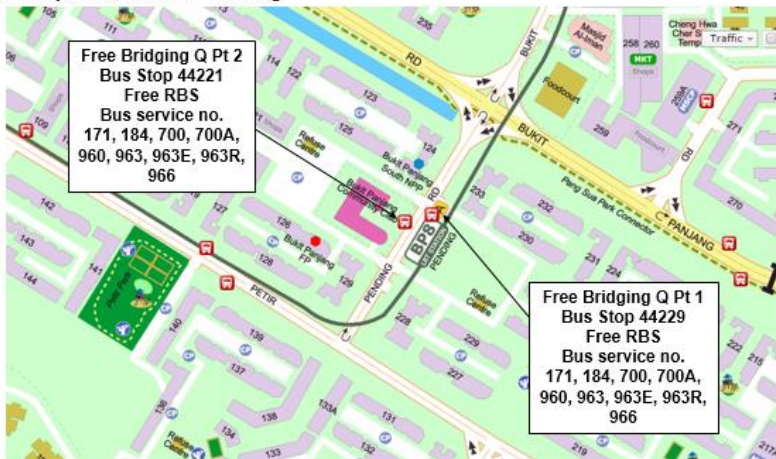

963E Weekdays 0645-0705hrs and 1800-1830hrs

963R Operates on Saturdays, Sundays and Public Holidays

 # All public bus services at this location are free during Train Service Disruption.

Taxi Services:

Taxi Booking Service Hotlines:

SMRT Taxis - 6555 8888
Comfort Taxi - 6552 1111
Trans Cab - 6555 3333
Premier Taxis - 6363 6888

For information on integrated transportation services, please contact TransitLink Hotline at 1800-225 5663. You can also contact SMRT Customer Relations Centre at 1800-336 8900.

有关地铁及巴士路线询问，请拨打热线 1800-225 5663 向通联有限公司联络。您也可以联络 SMRT 客户联系中心热线号码 1800-336 8900。

5. Queue points for free bridging bus service / free regular bus service / bus stops in the vicinity of the station – Pending

Legend:

Free RBS = free regular bus service
Free Bridging = free bridging bus service

Free Bridging: Q Pt 1 Bus Stop 44229 - towards BP14
Q Pt 2 Bus Stop 44221 - towards BP1

Rev 1 (17/5/16)

Note:

Free RBS	When activated, all regular buses (regardless of operator) at the designated bus stops are free boarding. (refer to “Free RBS” on the map)
Free Bridging	When activated, these buses will stop at each LRT station of the affected sector as a form bridging between stations (free boarding). (refer to “Free Bridging” on the map)