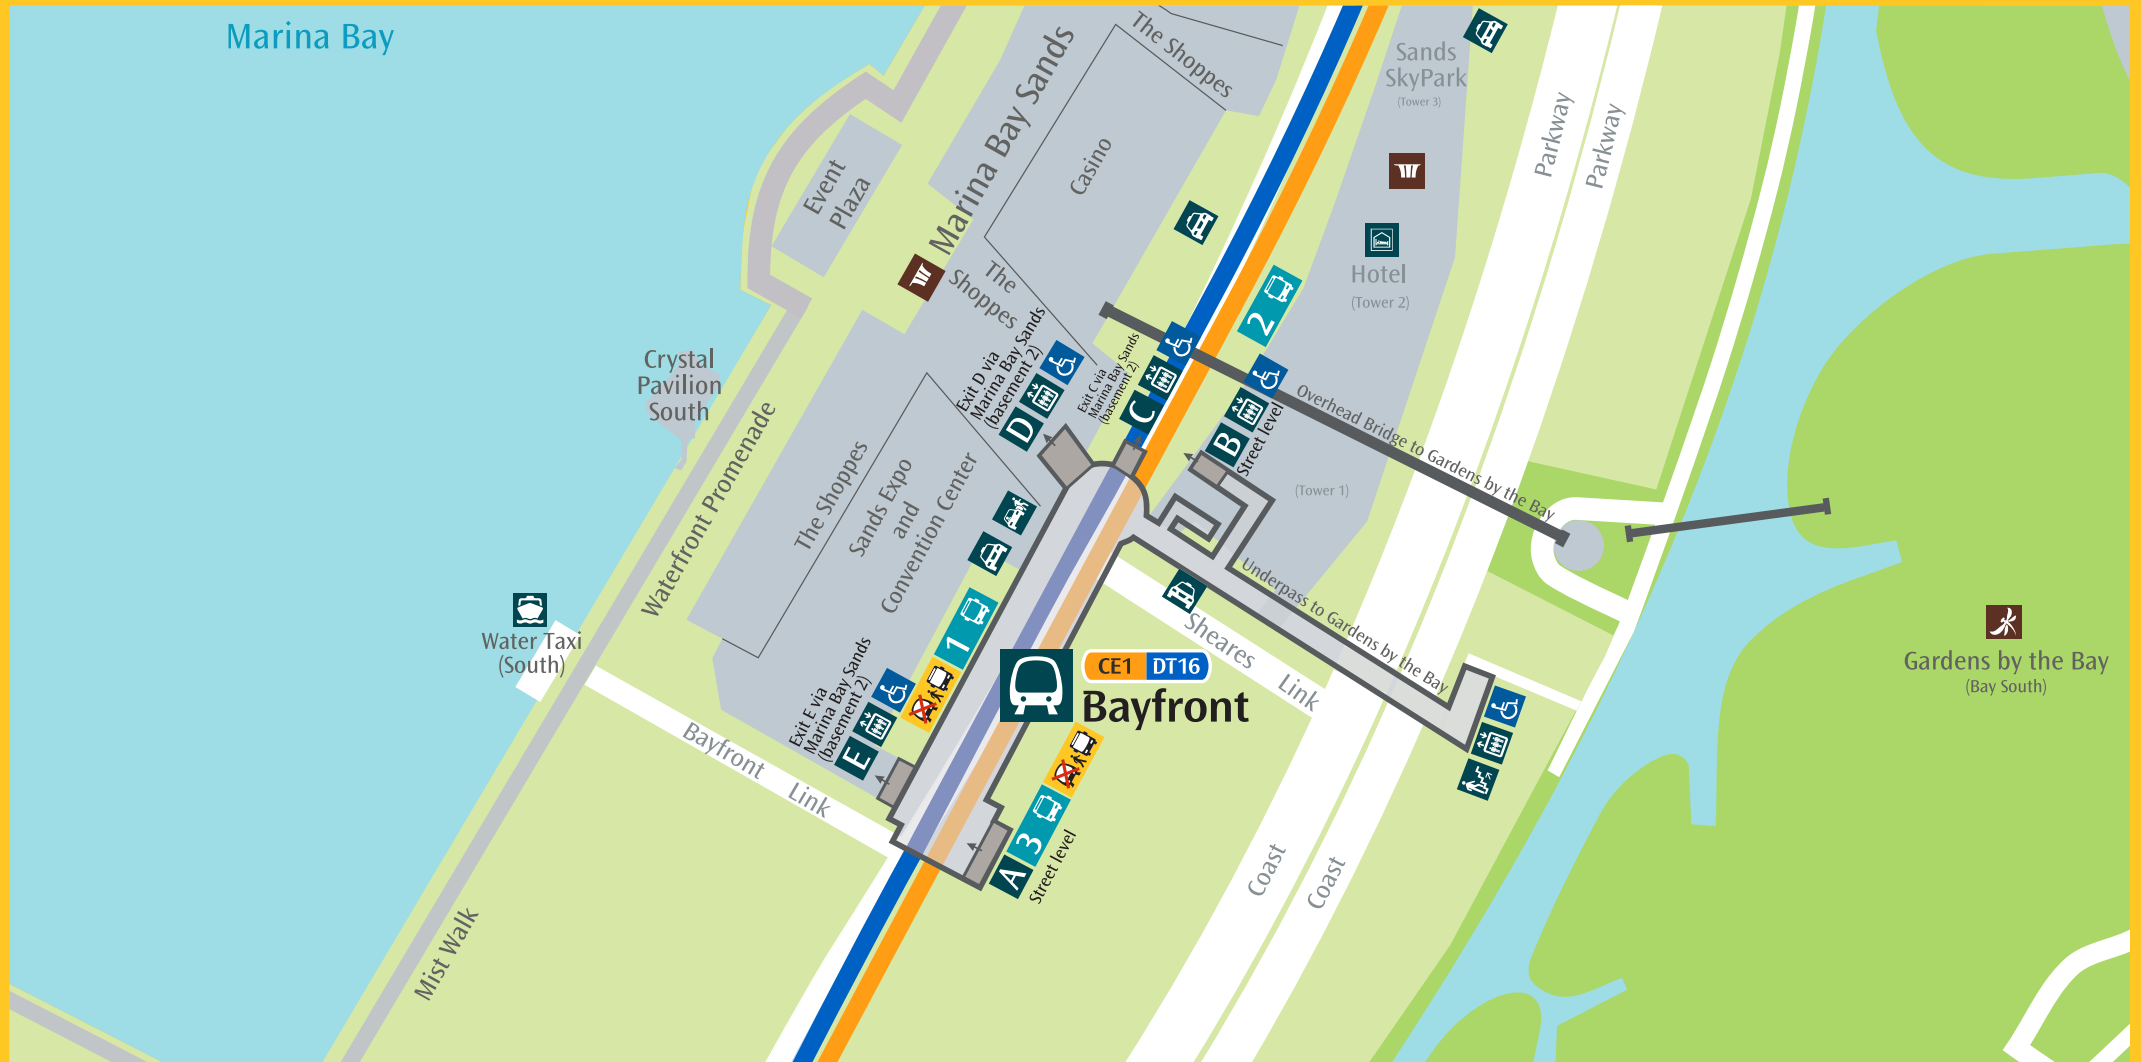

Free Bus Services

CE1 DT16

Bayfront

Going To	Exit	Bus Stop	Bus Service
Ang Mo Kio	D E	1	133
Bedok North	A	3	518
Boon Keng	D E	1	133
Bras Basah	D E	1	106, 133
Bugis	D E	1	133
Bukit Batok	D E	1	106
Buona Vista	D E	1	106
City Hall	D E	1	106, 133
Clementi	D E	1	106
Dhoby Ghaut	D E	1	106
Dover	D E	1	106
Downtown	A	3	97, 97e*, 106, 133, 502, 502A*
HarbourFront	A	3	97, 97e*
Holland Village	D E	1	106
Jurong East	A	3	97, 97e*
Kent Ridge	A	3	97
Lavender	D E	1	133
Marina Bay	A	3	97, 97e*, 106, 133, 502, 502A*
Napier	D E	1	106
Orchard	D E	1	106
Orchard Boulevard	D E	1	106
Pasir Ris	A	3	518
Pioneer	A	3	502
Potong Pasir	D E	1	133
Promenade	D E	1	97, 97e*

*Operates on selected days and/or times

Last updated: November 2022

Exit Map

CE1 DT16

Bayfront

Last updated: November 2022

Free Boarding Point
(Available only upon activation)