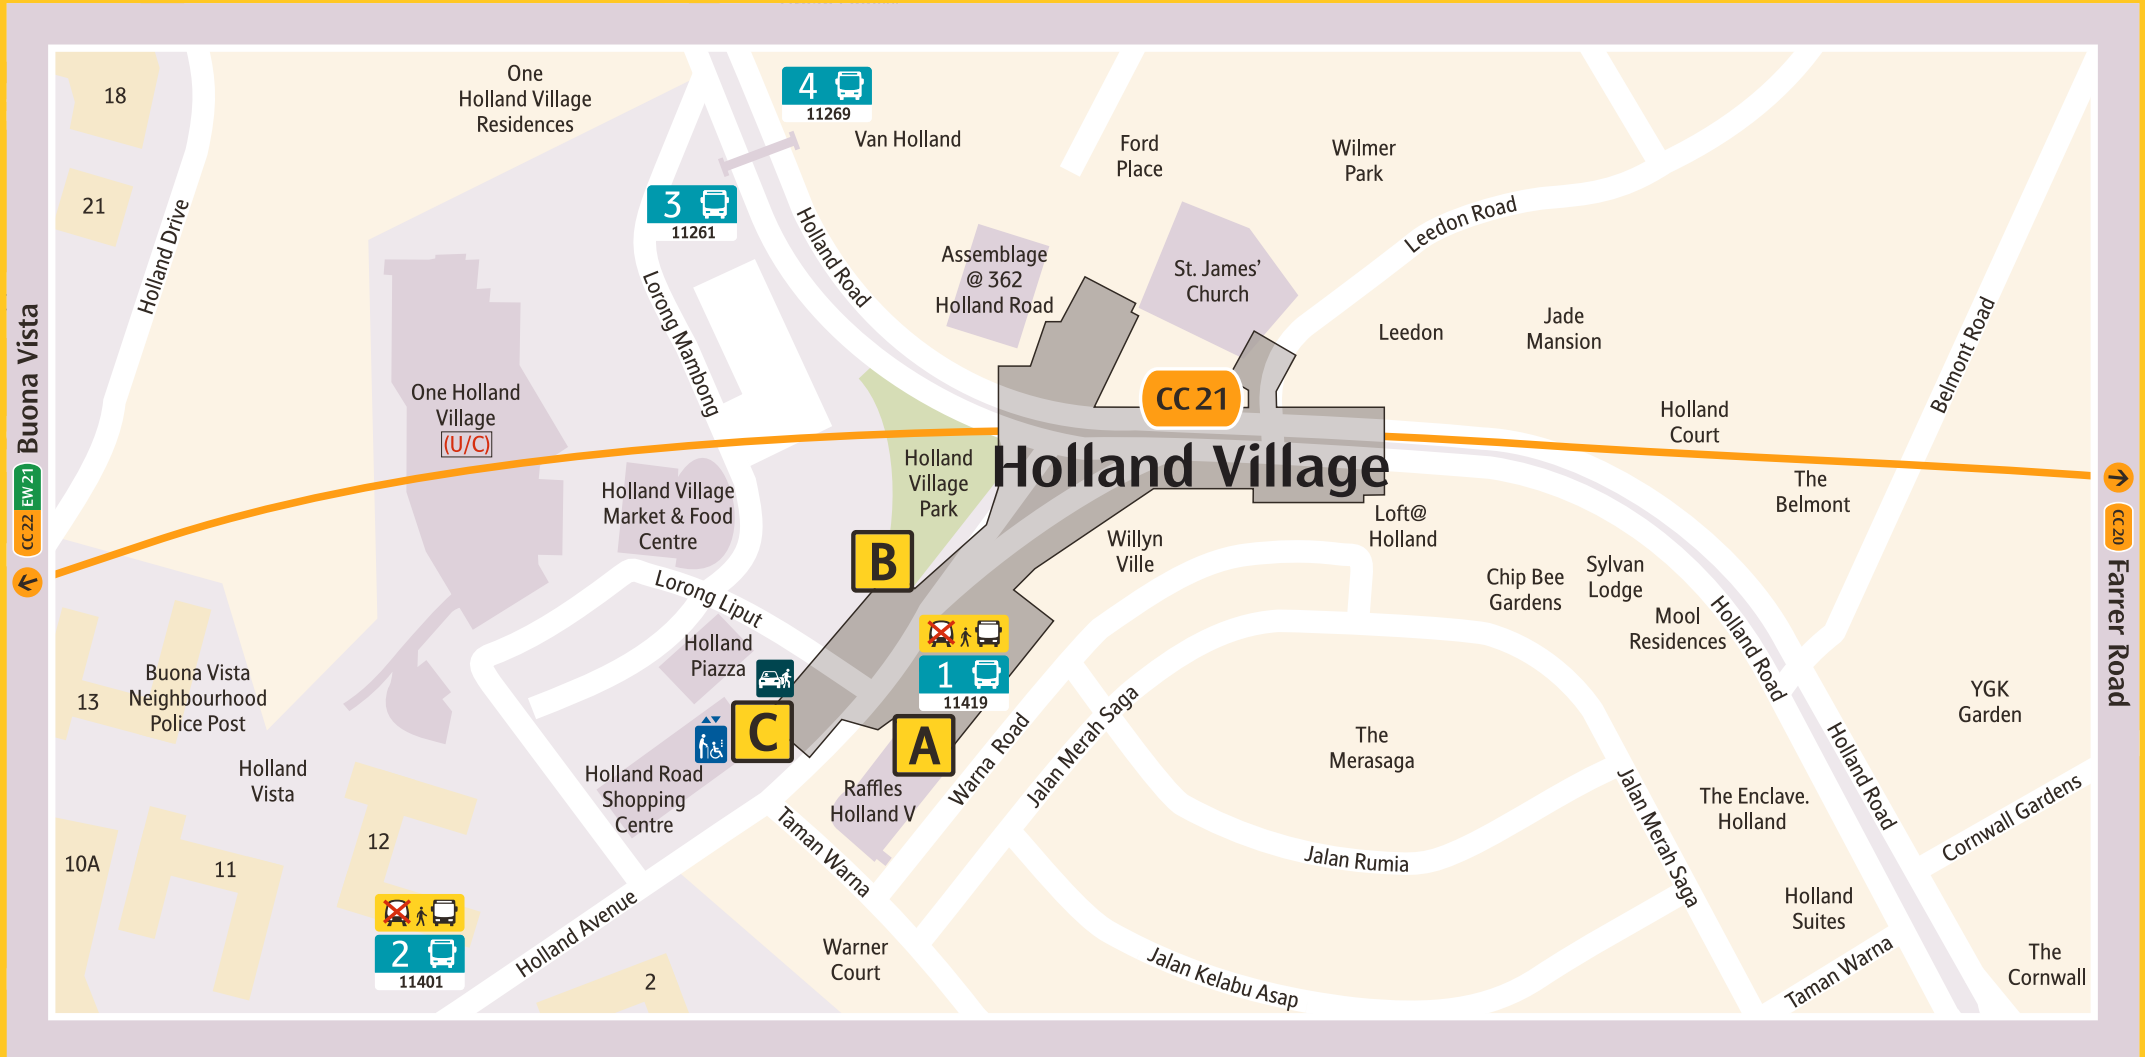

Free Bus Services

CC21

Holland Village

Going To	Exit	Bus Stop	Bus Service
Bayfront	B C	2	106
Bencoolen	B C	2	106
Bendemeer	A	1	61
Beauty World	B C	2	61, 970
Botanic Gardens	B C	2	48
Bras Basah	B C	2	106
Bugis	B C	2	106
Bukit Batok	A	1	106
	B C	2	61
Bukit Panjang	B C	2	970
Buona Vista	A	1	106
	B C	2	95
Cashew	B C	2	970
Chinatown	A	1	61, 970
City Hall	B C	2	106
Clarke Quay	A	1	61
Clementi	A	1	106
Commonwealth	A	1	61, 970
Dhoby Ghaut	B C	2	106
Dover	A	1	106
Downtown	B C	2	106
Esplanade	B C	2	106
Eunos	A	1	61
Farrer Road	B C	2	48
Geylang Bahru	A	1	61
Great World	A	1	970
HarbourFront	A	1	61
Havelock	A	1	970

Going To	Exit	Bus Stop	Bus Service
Hillview	B C	2	970
Kent Ridge	B C	2	95
King Albert Park	B C	2	970
Lavender	A	1	61
Little India	B C	2	48
MacPherson	A	1	61
Marina Bay	B C	2	106
Mattar	A	1	61
Maxwell	A	1	970
Napier	B C	2	106
Newton	B C	2	48
Orchard	B C	2	106
Orchard Boulevard	B C	2	106
Outram Park	A	1	61, 970
Promenade	B C	2	106
Queenstown	A	1	970
Raffles Place	A	1	970
Rochor	B C	2	48
Shenton Way	A	1	970
	B C	2	106
Somerset	B C	2	106
Stevens	B C	2	48
Tanah Merah	B C	2	48
Tanjong Pagar	B C	2	106
Telok Ayer	A	1	970
Telok Blangah	A	1	61
Ubi	A	1	61

*Operates on selected days and/or times

Last updated: November 2022

Holland Village

Last updated: November 2022

Free Boarding Point
(Available only upon activation)