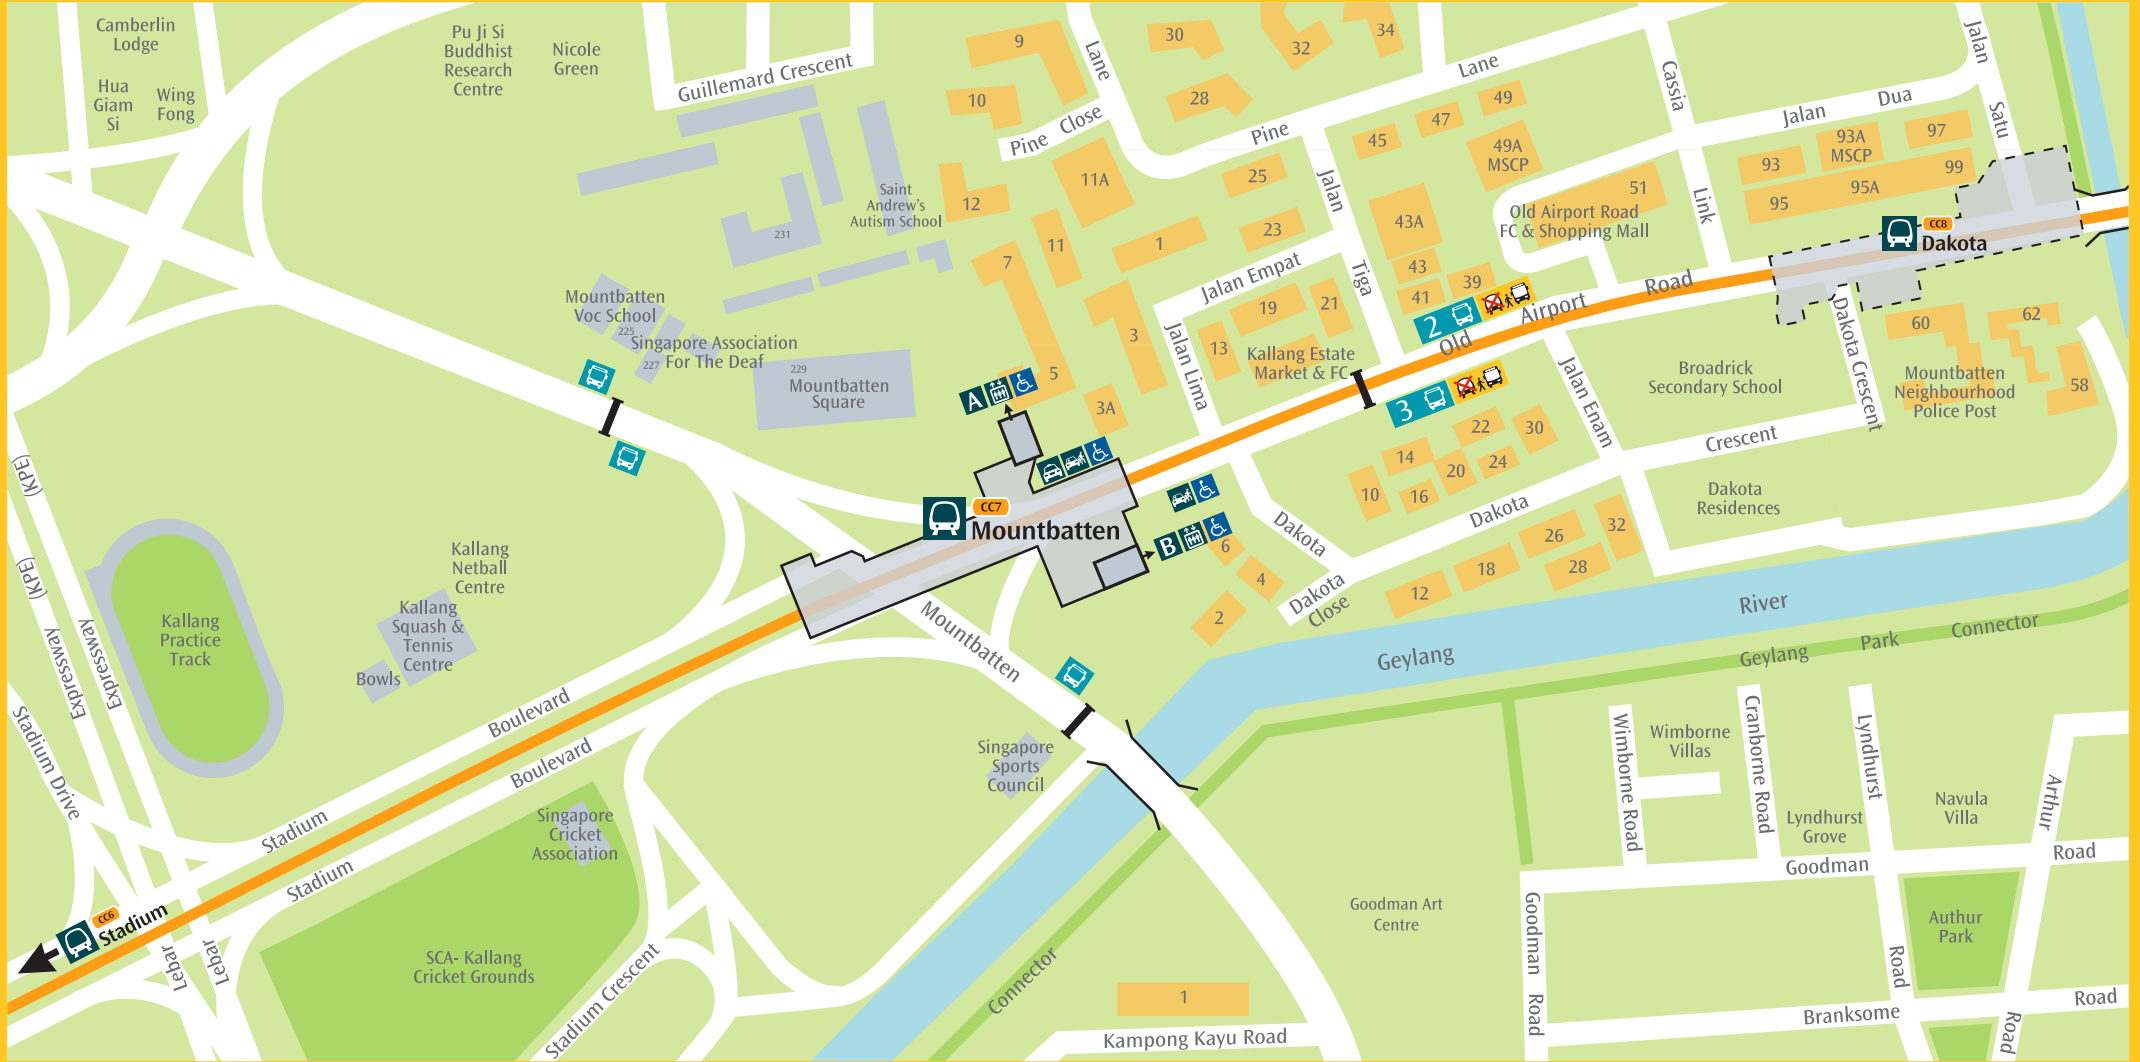

Free Bus Services

CC7

Mountbatten

Going To	Exit	Bus Stop	Bus Service
Bedok	A	2	16, 16M*, 30, 30e*, 31, 32, 33
	B	3	401*
Boon Keng	B	3	31
Boon Lay	B	3	30
Bras Basah	B	3	16, 16M*
Bugis	B	3	32, 33
Chinatown	B	3	33
City Hall	B	3	16, 16M*, 32
Clarke Quay	B	3	32, 33
Commonwealth	B	3	32
Dakota	A	2	10, 16, 16M*, 30, 30e*, 31, 32, 33
	B	3	16, 16M*
Esplanade	B	3	10
Eunos	A	2	30, 30e*
Fort Canning	B	3	32
Great World	B	3	16, 16M*, 32
HarbourFront	B	3	10, 30, 30e*
Havelock	B	3	16, 16M*
Haw Par Villa	B	3	10, 30, 30e*
Kallang	B	3	31, 32, 33
Kembangan	A	2	30, 32, 33
Labrador Park	B	3	10, 30, 30e*
Lavender	B	3	32, 33
Nicol Highway	B	3	10, 16, 16M*

Going To	Exit	Bus Stop	Bus Service
Orchard	B	3	16, 16M*
Outram Park	B	3	33
Pasir Panjang	B	3	10, 30, 30e*
Paya Lebar	A	2	30
Raffles Place	B	3	10
Redhill	B	3	32, 33
Shenton Way	B	3	10
Somerset	B	3	16, 16M*
Tampines	A	2	10, 31
Tanah Merah	A	2	31
Tanjong Pagar	B	3	10
Telok Blangah	B	3	10, 30
Tiong Bahru	B	3	16, 16M*, 33
Toa Payoh	B	3	31

*Operates on selected days and/or times

Last updated: November 2022

Nearest MRT Station(s):
(Approx. Walking Distance)

A CC8
Dakota

(700m)

Exit Map

CC7

Mountbatten

Last updated: November 2022

Free Boarding Point
(Available only upon activation)

Nearest MRT Station(s):
(Approx. Walking Distance)

CC8
Dakota

(700m)