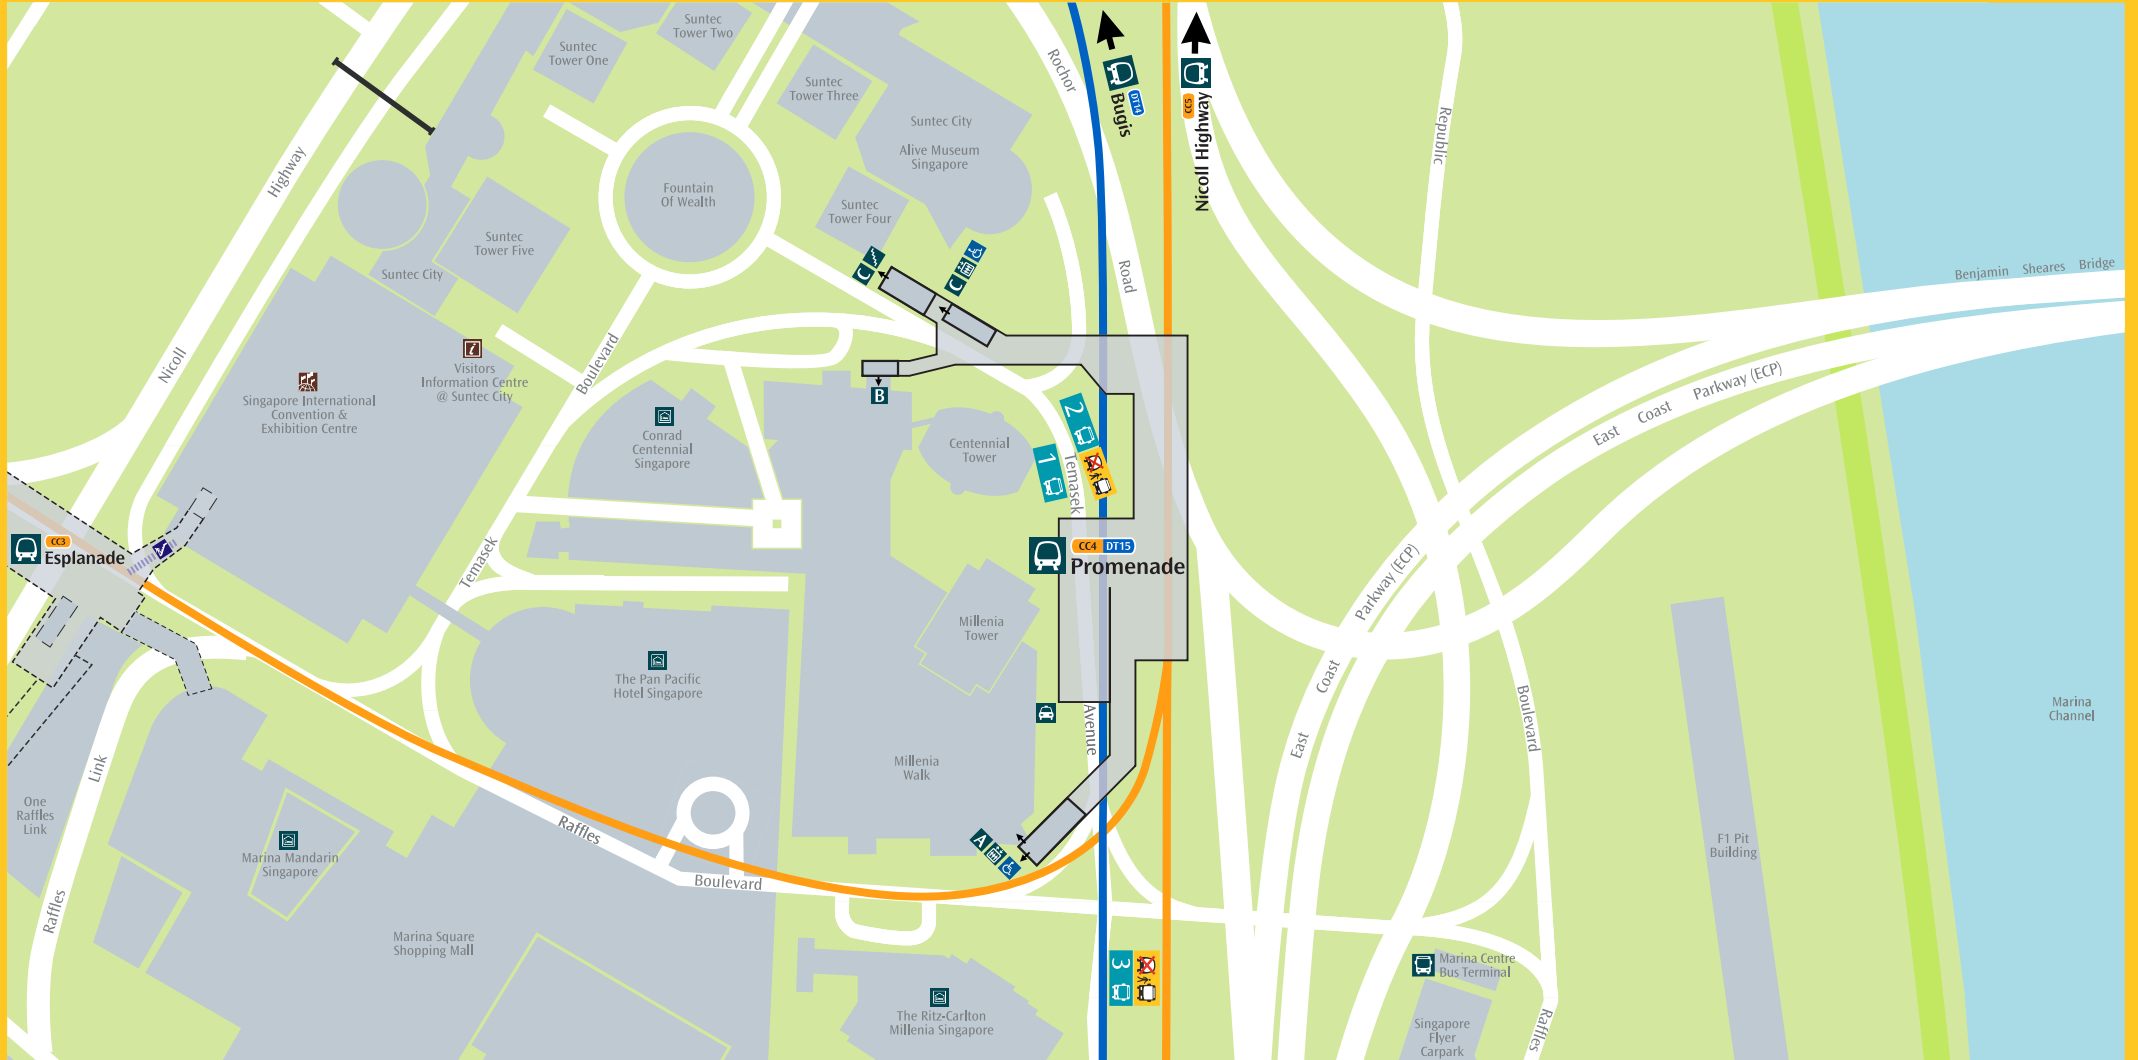

\*Operates on selected days and/or times

Last updated: November 2022

Nearest MRT Station(s):  
(Approx. Walking Distance)

CC3

Esplanade

(600m)

EW12 DT14

Bugis

## Promenade

Last updated: November 2022

Free Boarding Point  
(Available only upon activation)

Nearest MRT Station(s):  
(Approx. Walking Distance)

CC3

Esplanade

(600m)

EW12 DT14