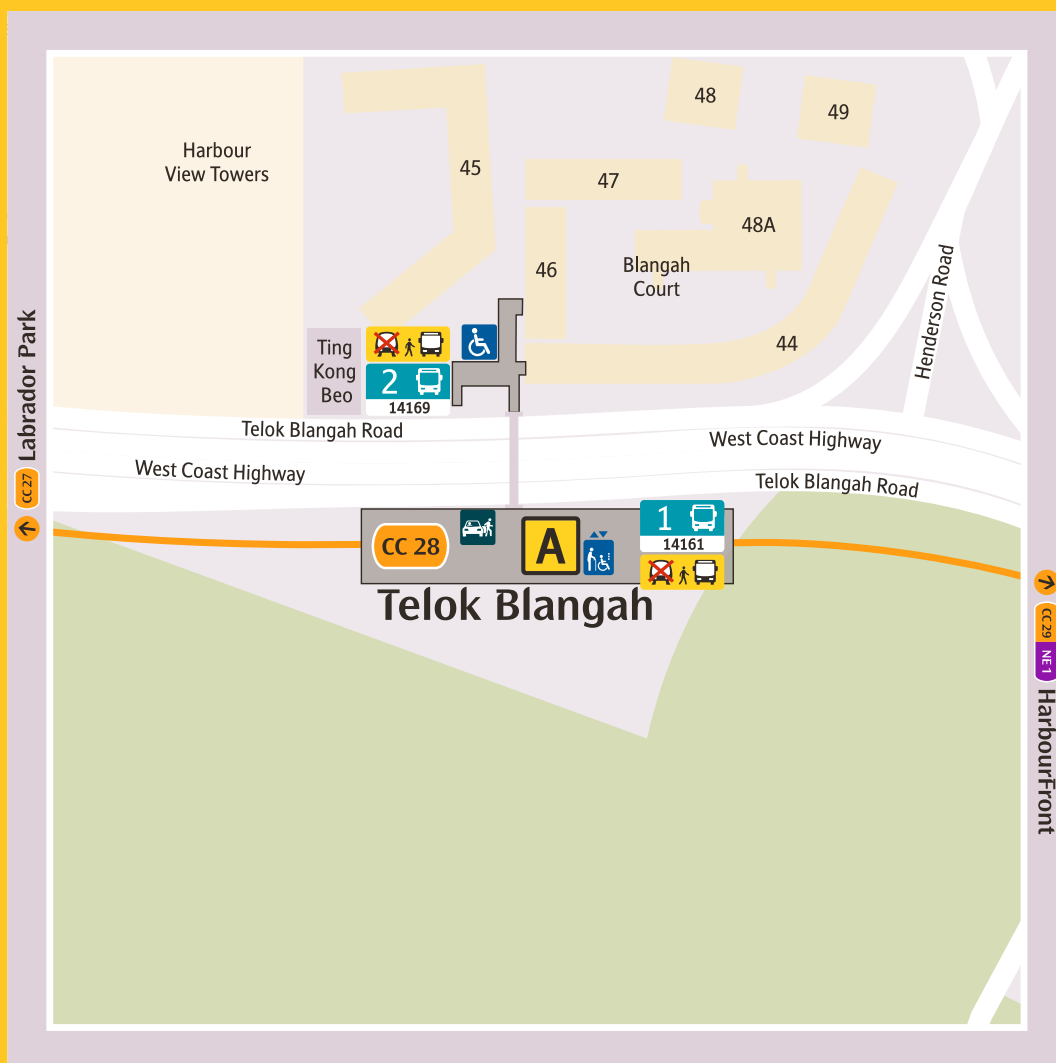

Free Bus Services (1)

CC28

Telok Blangah

Going To	Exit	Bus Stop	Bus Service
Aljunied	A	2	100
Ang Mo kio	A	2	166
Bartley	A	1	93
Bayfront	A	2	97, 97e*
Bedok	A	2	30
Bendemeer	A	2	61
Beauty World	A	1	61
Bishan	A	2	57
Boon Lay	A	1	30
Bras Basah	A	2	61, 166
Bugis	A	2	57, 61
Bukit Batok	A	1	61
Bukit Panjang	A	1	176, 963
Buona Vista	A	1	100
Caldecott	A	2	166
Cashew	A	1	176, 963
Chinatown	A	2	61, 143, 166
Choa Chu Kang	A	1	188
City Hall	A	2	166
Clarke Quay	A	2	61, 166
Clementi	A	1	166
Commonwealth	A	1	61, 93, 100
Dakota	A	2	10, 30
Dhoby Ghaut	A	2	166
Dover	A	1	166
Downtown	A	2	97, 97e*

Going To	Exit	Bus Stop	Bus Service
Esplanade	A	2	10, 57, 100
Eunos	A	1	93
Farrer Road	A	1	30, 61
Geylang Bahru	A	2	61
HarbourFront	A	2	10, 30, 57, 61, 93, 97, 97e*, 100, 143, 166, 188, 963
Haw Par Villa	A	1	10, 30, 143, 176, 188
Hillview	A	1	176, 963
Holland Village	A	1	61
Jurong East	A	1	97, 97e*, 143, 176
Kallang	A	2	100
Kembangan	A	2	30
Kent Ridge	A	1	97, 963
Labrador Park	A	1	10, 30, 143, 176, 188
Lavender	A	2	61, 100
Little India	A	2	57, 166
MacPherson	A	2	61
Marina Bay	A	2	97, 97e*
Marsiling	A	1	963
Marymount	A	2	166
Mattar	A	2	61
Maxwell	A	2	143, 166
Mountbatten	A	2	10, 30
Newton	A	2	143
Nicoll Highway	A	2	10

*Operates on selected days and/or times

Last updated: November 2022

Free Bus Services (2)

CC28

Telok Blangah

Going To	Exit	Bus Stop	Bus Service
Novena	A	2	57, 143, 166
Orchard	A	2	143
Outram Park	A	2	61, 143, 166
Pasir Panjang	A	1	10, 30, 143, 176, 188
Paya Lebar	A	2	30
Promenade	A	2	97, 97e*
Raffles Place	A	2	10, 57, 100
Redhill	A	1	120
	A	2	120
Rochor	A	2	57
Serangoon	A	2	100
Shenton Way	A	2	10, 57, 97, 97e*, 100
Somerset	A	2	143
Tai Seng	A	1	93
Tampines	A	2	10
Tanjong Pagar	A	2	10, 57, 97, 97e*, 100
Toa Payoh	A	2	143
Ubi	A	2	61
Upper Thomson	A	2	166
Woodlands	A	1	93
Woodleigh	A	2	100

*Operates on selected days and/or times

Last updated: November 2022

Free Boarding Point
(Available only upon activation)