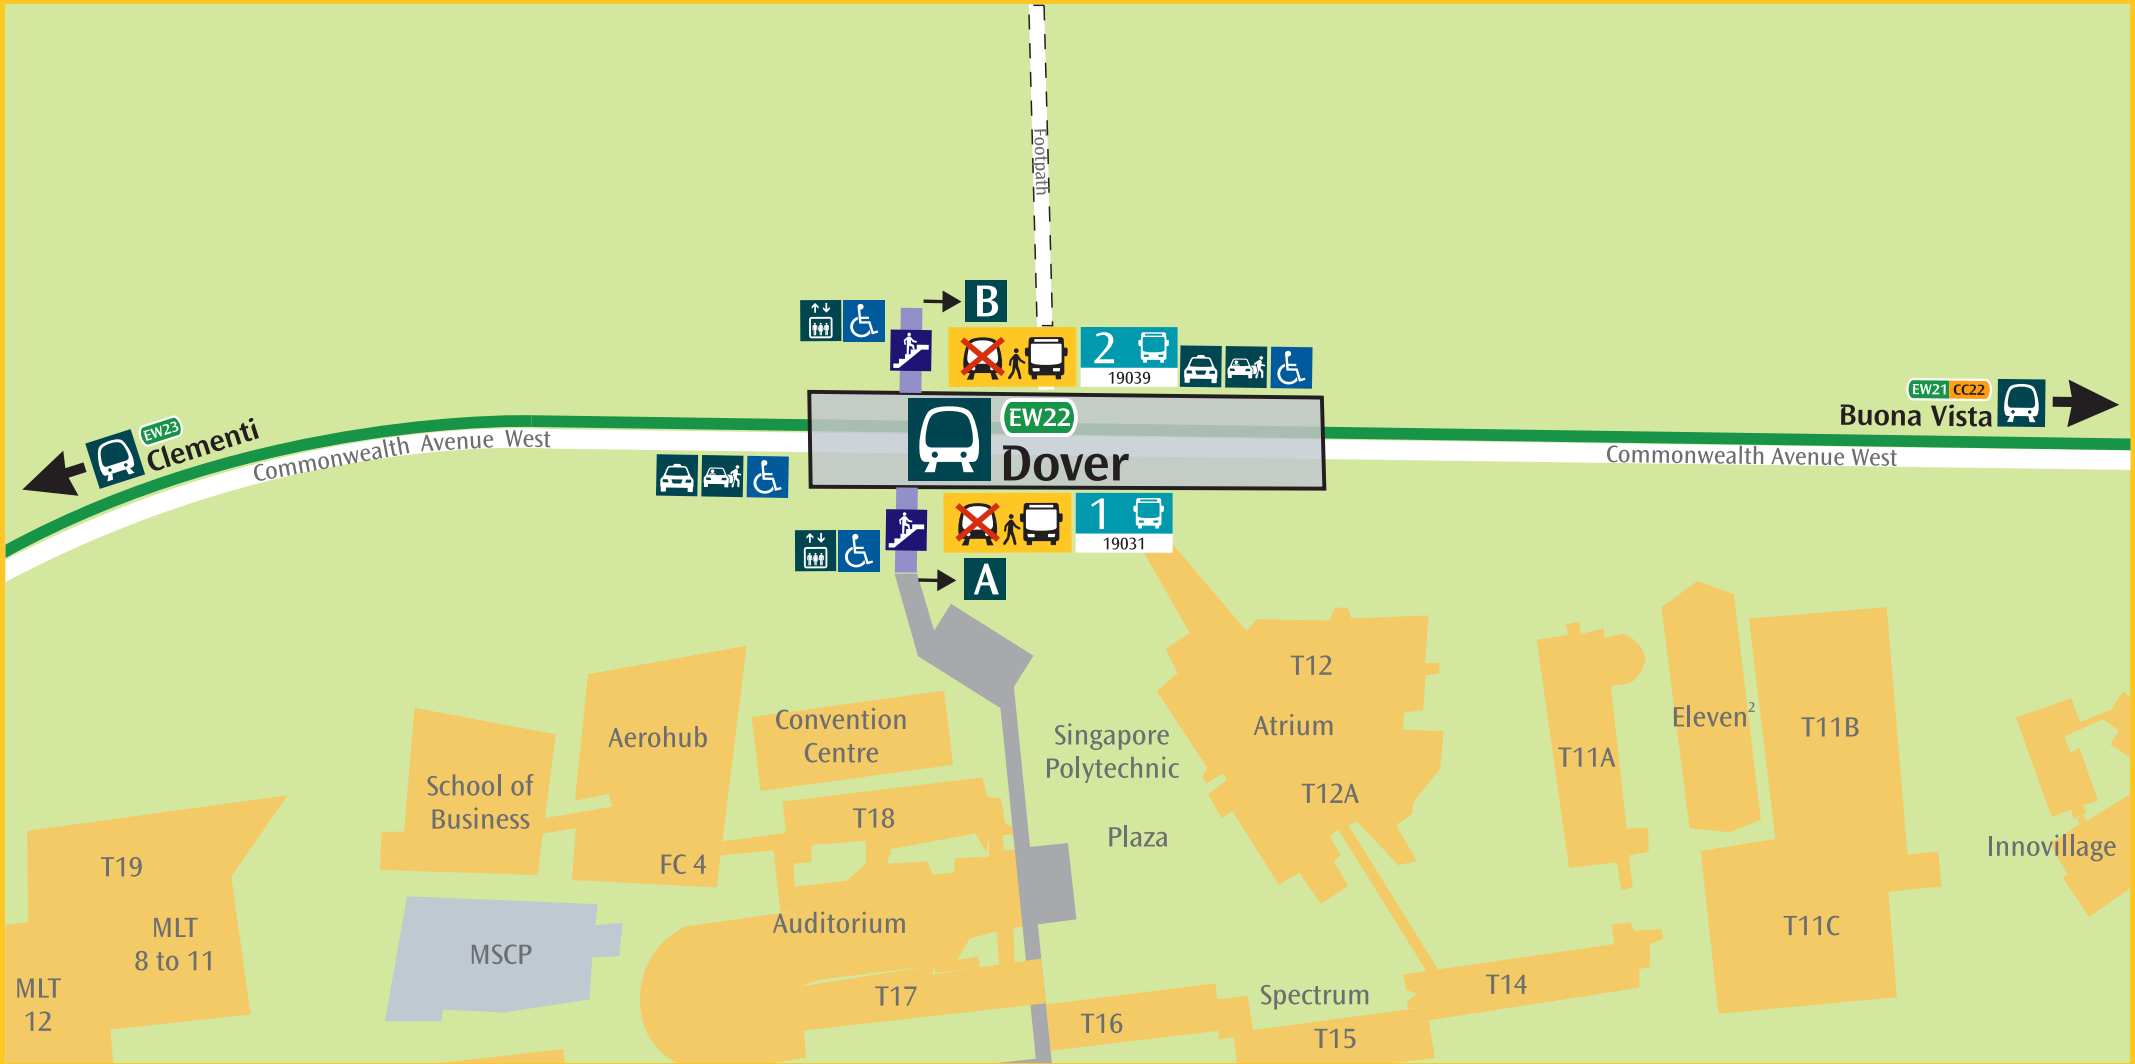

# Free Bus Services

EW22

Dover

Going To	Exit	Bus Stop	Bus Service
Ang Mo Kio	A	1	74
	B	2	166
Bayfront	B	2	106
Bedok	B	2	14
Bencoolen	B	2	14, 106, 147, 166
Boon Keng	B	2	147
Bras Basah	B	2	14, 106, 147, 166
Bukit Batok	A	1	106
Buona Vista	B	2	14, 74, 105, 106, 147, 185
Chinatown	B	2	147, 166
City Hall	B	2	14, 106
Clarke Quay	B	2	147, 166
Clementi	A	1	14, 105, 106, 147, 166, 185
Commonwealth	B	2	105, 147
Dhoby Ghaut	B	2	14, 106
Downtown	B	2	106
Esplanade	B	2	14, 106
Farrer Park	B	2	147
HarbourFront	B	2	166
Holland Village	B	2	106
	B	2	106
Hougang	A	1	74
	B	2	147
Jurong East	A	1	105
King Albert Park	A	1	74
Labrador Park	B	2	166
Little India	B	2	147, 166

Going To	Exit	Bus Stop	Bus Service
Lorong Chuan	B	2	105
Marina Bay	B	2	106
Marymount	A	1	74
	B	2	166
Mayflower	B	2	166
Mountbatten	B	2	14
Napier	B	2	105, 106
Nicoll Highway	B	2	14
Novena	B	2	166
Orchard	B	2	14, 106
Outram Park	B	2	147, 166
Pioneer	A	1	185
Potong Pasir	B	2	147
Promenade	B	2	106
Serangoon	B	2	105, 147
Shenton Way	B	2	106
Sixth Avenue	A	1	74
Somerset	B	2	14, 106
Stevens	B	2	105
Tan Kah Kee	A	1	74
Tanah Merah	B	2	14
Tanjong Pagar	B	2	106
Telok Blangah	B	2	166
Toa Payoh	B	2	105
Upper Thomson	B	2	166
Woodleigh	B	2	147

\*Operates on selected days and/or times

 Free Boarding Point  
(Available only upon activation)