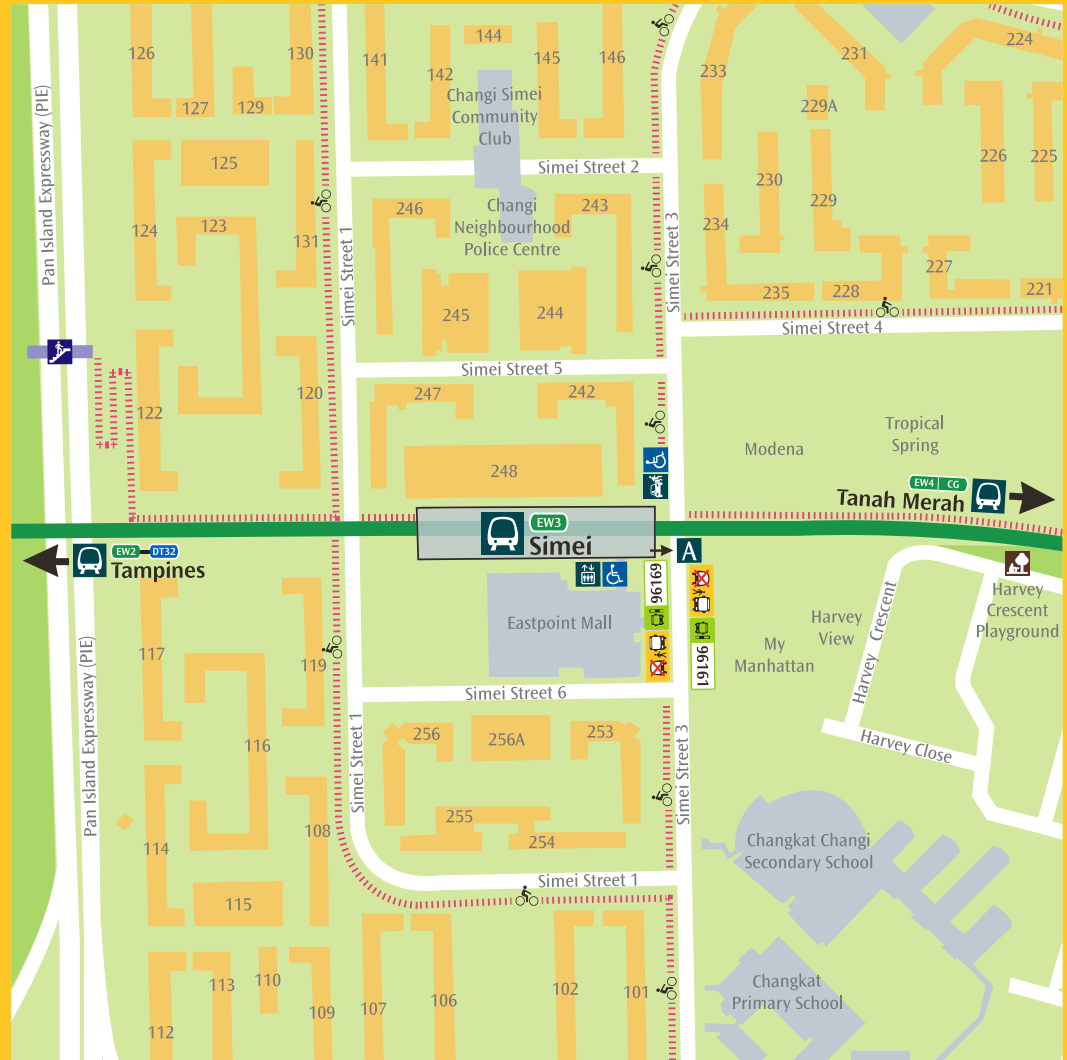

Free Bus Services

EW3

Simei

Going To	MRT / Bus Interchange	Exit	Bus Stop	Bus Service
Bedok	EW5	A	96161	9
		A	96169	38
Expo	CG1 DT35	A	96169	20, 38
Great World	TE15	A	96161	5
Havelock	TE16	A	96161	5
Kaki Bukit	DT28	A	96161	5
Newton	NS21 DT11	A	96161	5
Novena	NS20	A	96161	5
Orchard	NS22 TE14	A	96161	5
Pasir Ris	EW1	A	96169	5
Tampines	EW2 DT32	A	96161	20, 38
		A	96169	38
Tampines East	DT33	A	96161	5
Tampines West	DT31	A	96161	5
		A	96169	38
Tanah Merah	EW4 CG	A	96161	9
		A	96169	38
Tiong Bahru	EW17	A	96161	5
Upper Changi	DT34	A	96169	5

*Operates on selected days and/or times

Free Boarding Point
(Available only upon activation)