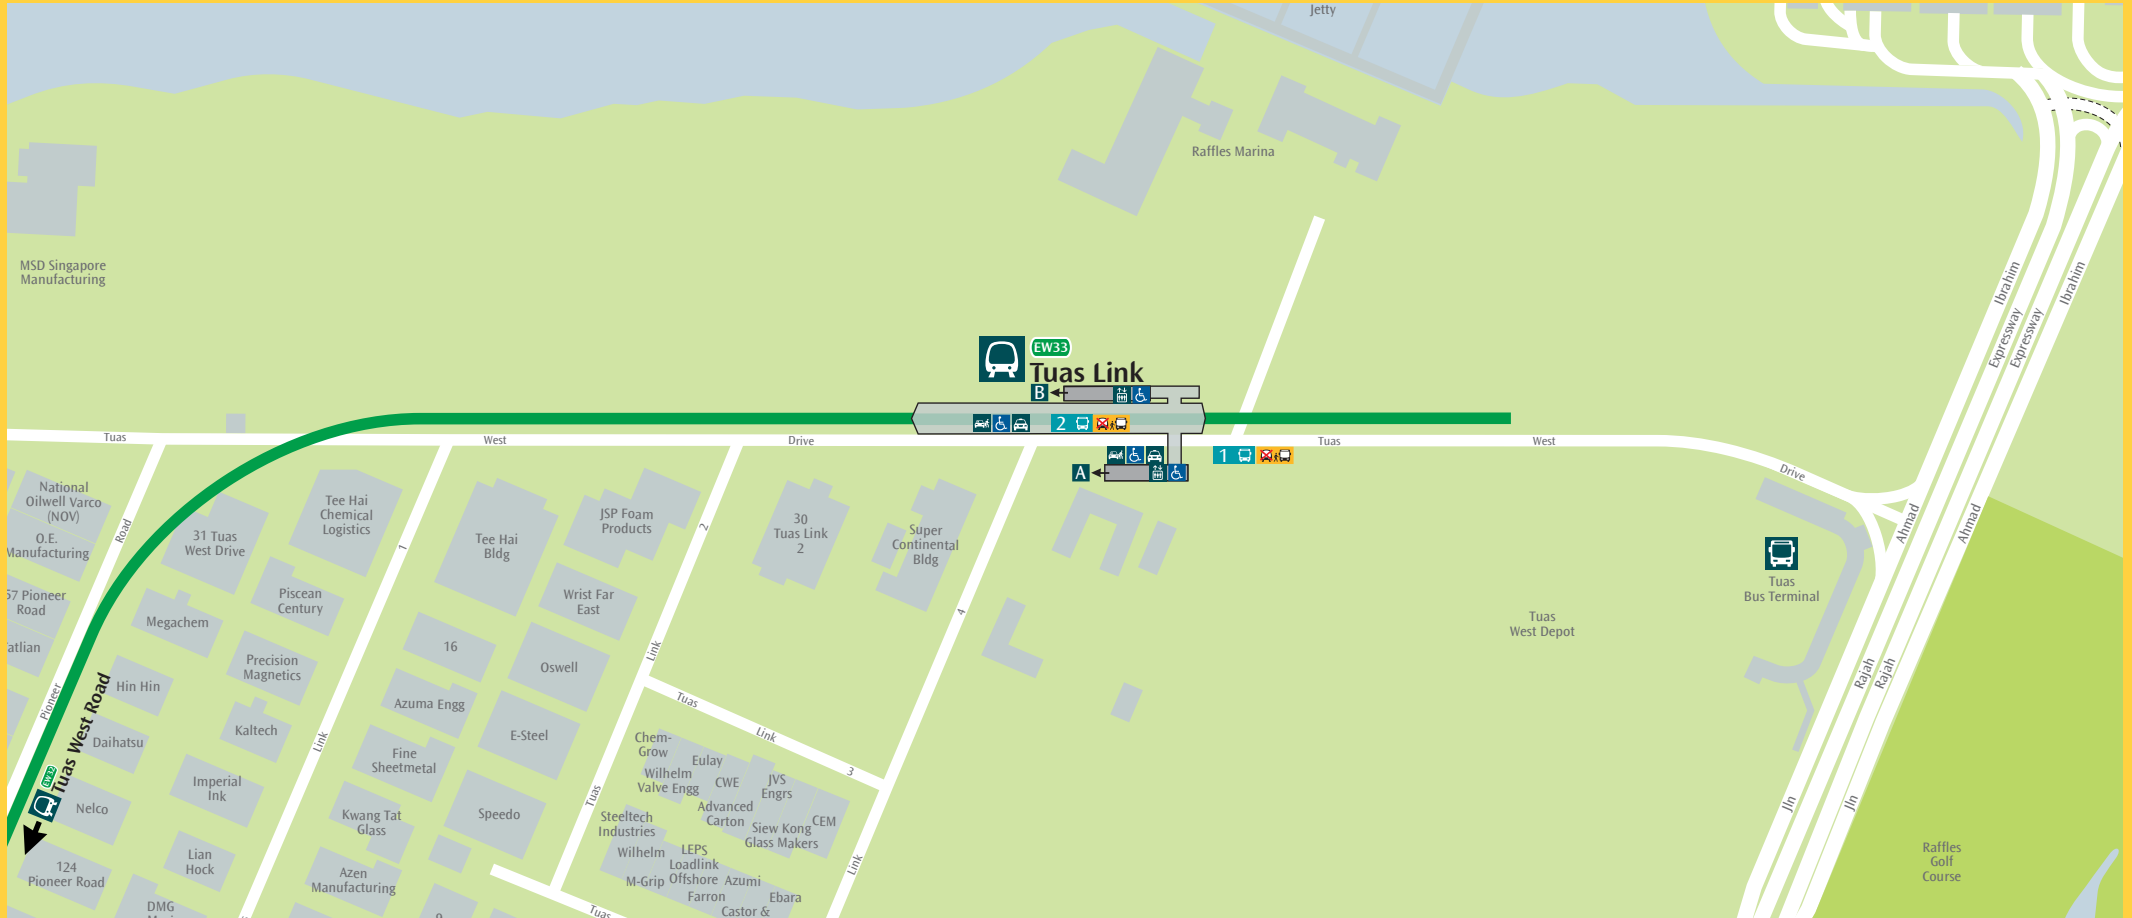

Free Bus Services

EW33

Tuas Link

Going To		Exit	Bus Stop	Bus Service
Boon Lay				192, 193
Gul Circle				192, 193
Joo Koon				192, 193
				182*, 182M*
Pioneer				192, 193
Tuas Crescent				193, 247
Tuas West Road				192, 193, 248

**Operates on selected days and/or times*

Exit Map

EW33 Tuas Link

Dial-A-Cab
6342 5222

Free Bus Boarding Point
(Available only upon activation)