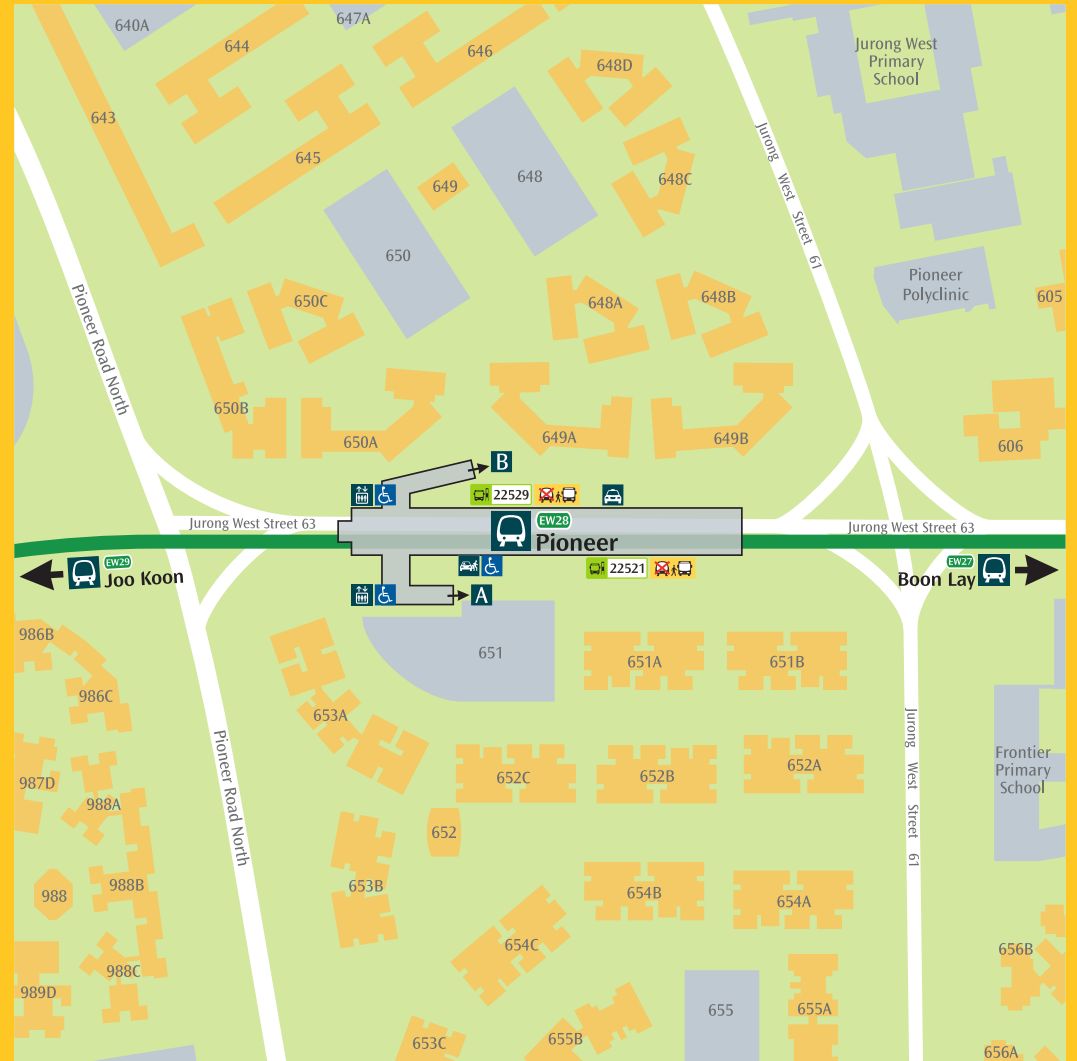

Free Bus Services

EW28

Pioneer

Going To	MRT / Bus Interchange	Exit	Bus Stop	Bus Service
Boon Lay	EW27	B	22529	179, 192, 241
Bukit Panjang	DT1 BP6	B	22529	974
Choa Chu Kang	NS4 BP1	B	22529	974
Gul Circle	EW30	A	22521	192
Joo Koon	EW29	A	22521	258, 974
Tuas Link	EW33	A	22521	192
Tuas West Road	EW32	A	22521	192

*Operates on selected days and/or times

Free Boarding Point
(Available only upon activation)

Last Updated: Mar 2024

PNR - 24 - 01