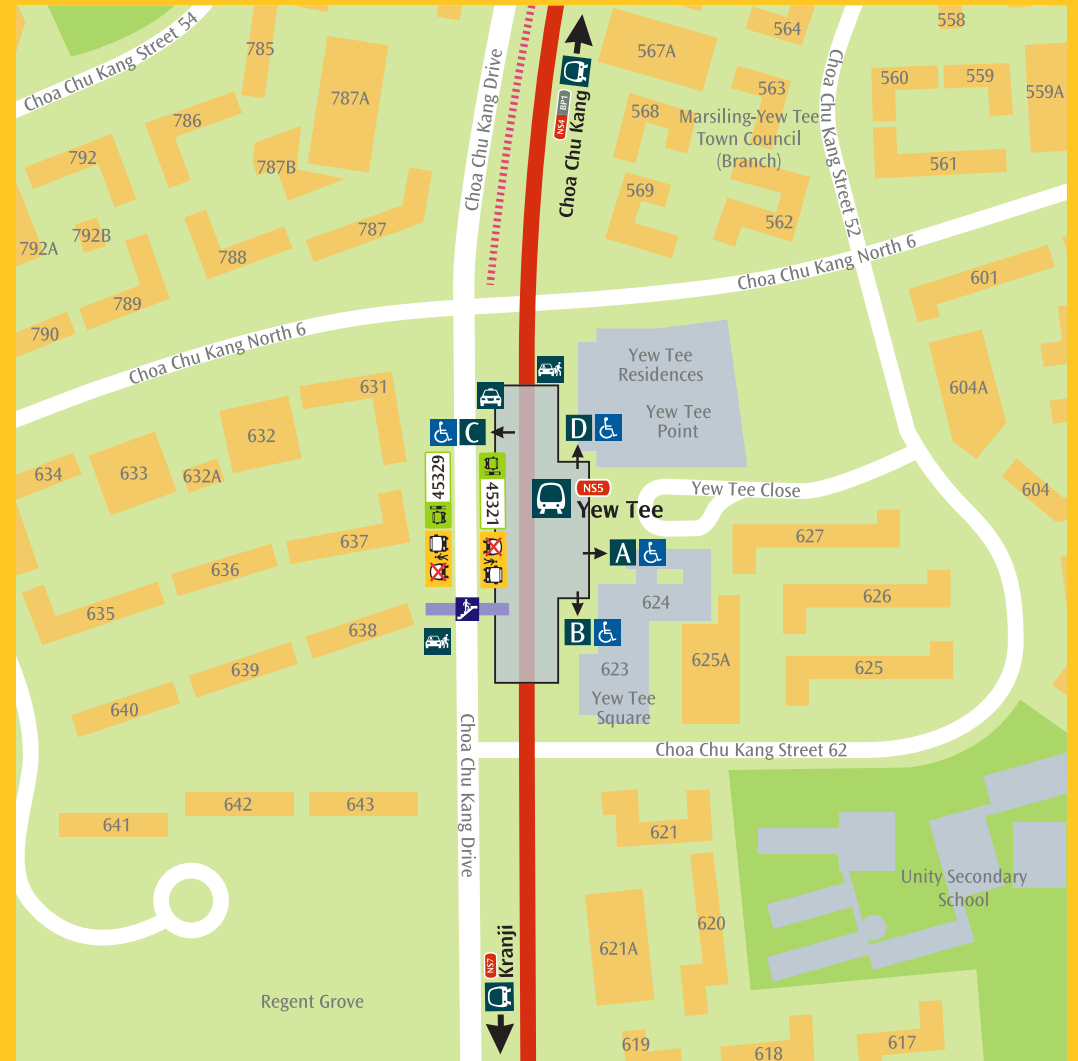

# Free Bus Services

NS5

## Yew Tee

Going To	MRT / Bus Interchange	Exit	Bus Stop	Bus Service
Bukit Panjang	DT1 BP6	C	45329	979
Choa Chu Kang	NS4 BP1	C	45321	307
		C	45329	302

\*Operates on selected days and/or times

Free Boarding Point  
(Available only upon activation)