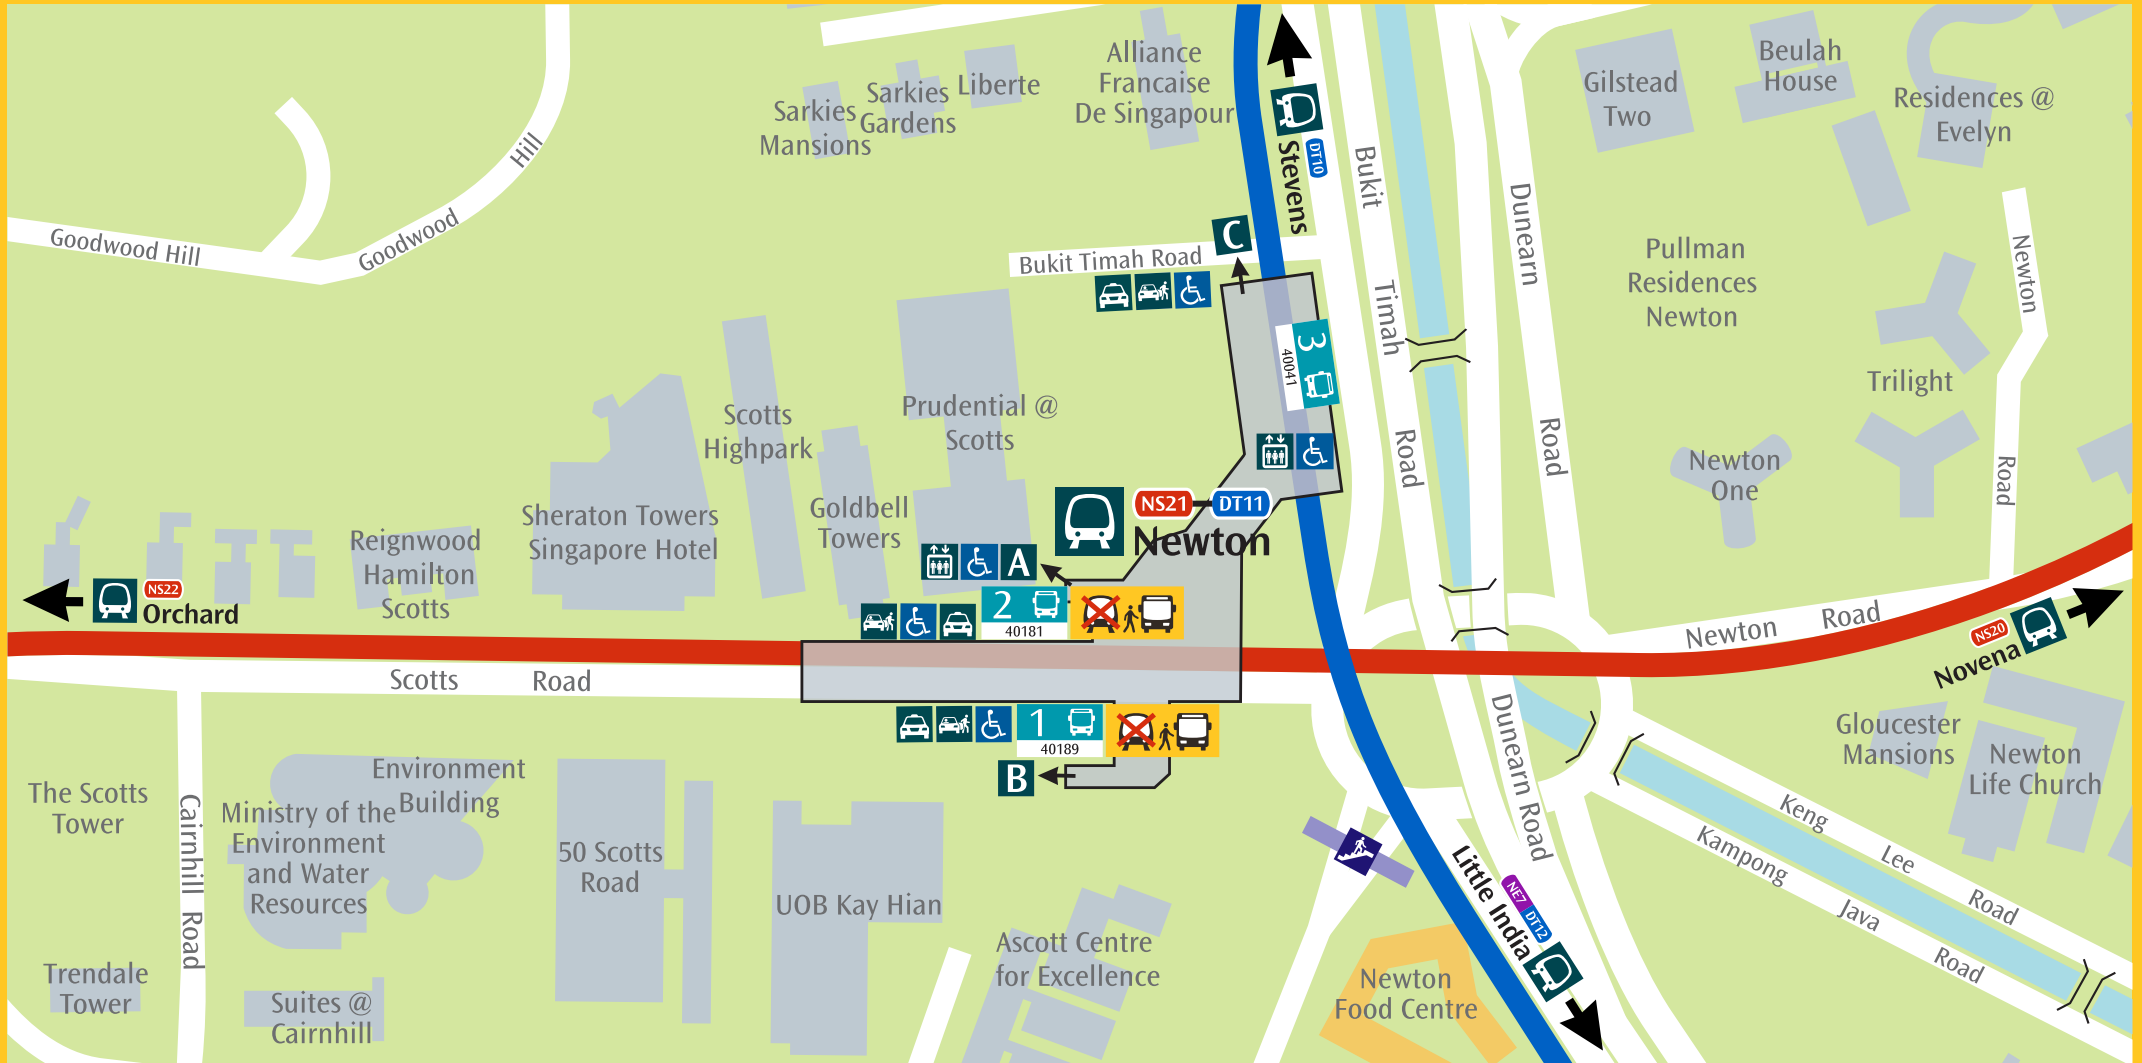

Free Bus Services

NS21 DT11

Newton

Going To	Exit	Bus Stop	Bus Service
Ang Mo Kio	A	2	162*, 162M*
Bayfront	B	1	518, 518A*
Bedok North	B	1	518
Bedok Reservoir	A	2	5
Bencoolen	B	1	124, 162*, 162M*, 167, 518, 518A*
Bishan	A	2	54
Bras Basah	B	1	124, 162*, 162M*, 167, 518, 518A*
Bright Hill	A	2	162*, 162M*
Bukit Panjang	A	2	972M
Chinatown	B	1	54, 124, 143
City Hall	B	1	124, 162*, 162M*, 167, 518, 518A*
Clarke Quay	B	1	54
Dhoby Ghaut	B	1	124, 162*, 162M*, 167, 518, 518A*, 972M
Esplanade	B	1	162*, 162M*, 518, 518A*
Fort Canning	B	1	54, 143
HarbourFront	B	1	124, 143
Haw Par Villa	B	1	143
Jurong East	B	1	143
Kaki Bukit	A	2	5
Labrador Park	B	1	143
Marymount	A	2	54, 162*, 162M*, 167

Going To	Exit	Bus Stop	Bus Service
Novena	A	2	5, 54, 143, 162*, 162M*, 167
Orchard	B	1	124, 143, 162*, 162M*, 167, 518, 518A*, 972M
Outram Park	B	1	54, 124, 143
Pasir Panjang	B	1	143
Pasir Ris	B	1	518
	A	2	5
Promenade	B	1	162M*, 518, 518A*
Raffles Place	B	1	162*, 167
Sembawang	A	2	167
Simei	A	2	5
Somerset	B	1	124, 143, 162*, 162M*, 167, 518, 518A*, 972M
Springleaf	A	2	167
Stevens	A	2	972M
Tampines East	B	1	518
Tampines West	B	1	518
	A	2	5
Tanjong Pagar	B	1	162*, 167
Telok Blangah	B	1	143
Tiong Bahru	B	1	5
Toa Payoh	A	2	143
Upper Changi	A	2	5
Upper Thomson	A	2	162*, 162M*, 167
Yio Chu Kang	A	2	162*, 162M*

*Operates on selected days and/or times

Taxi Dial-A-Cab 6342 5222

Newton

 Dial-A-Cab
6342 5222

 Free Boarding Point
(Available only upon activation)