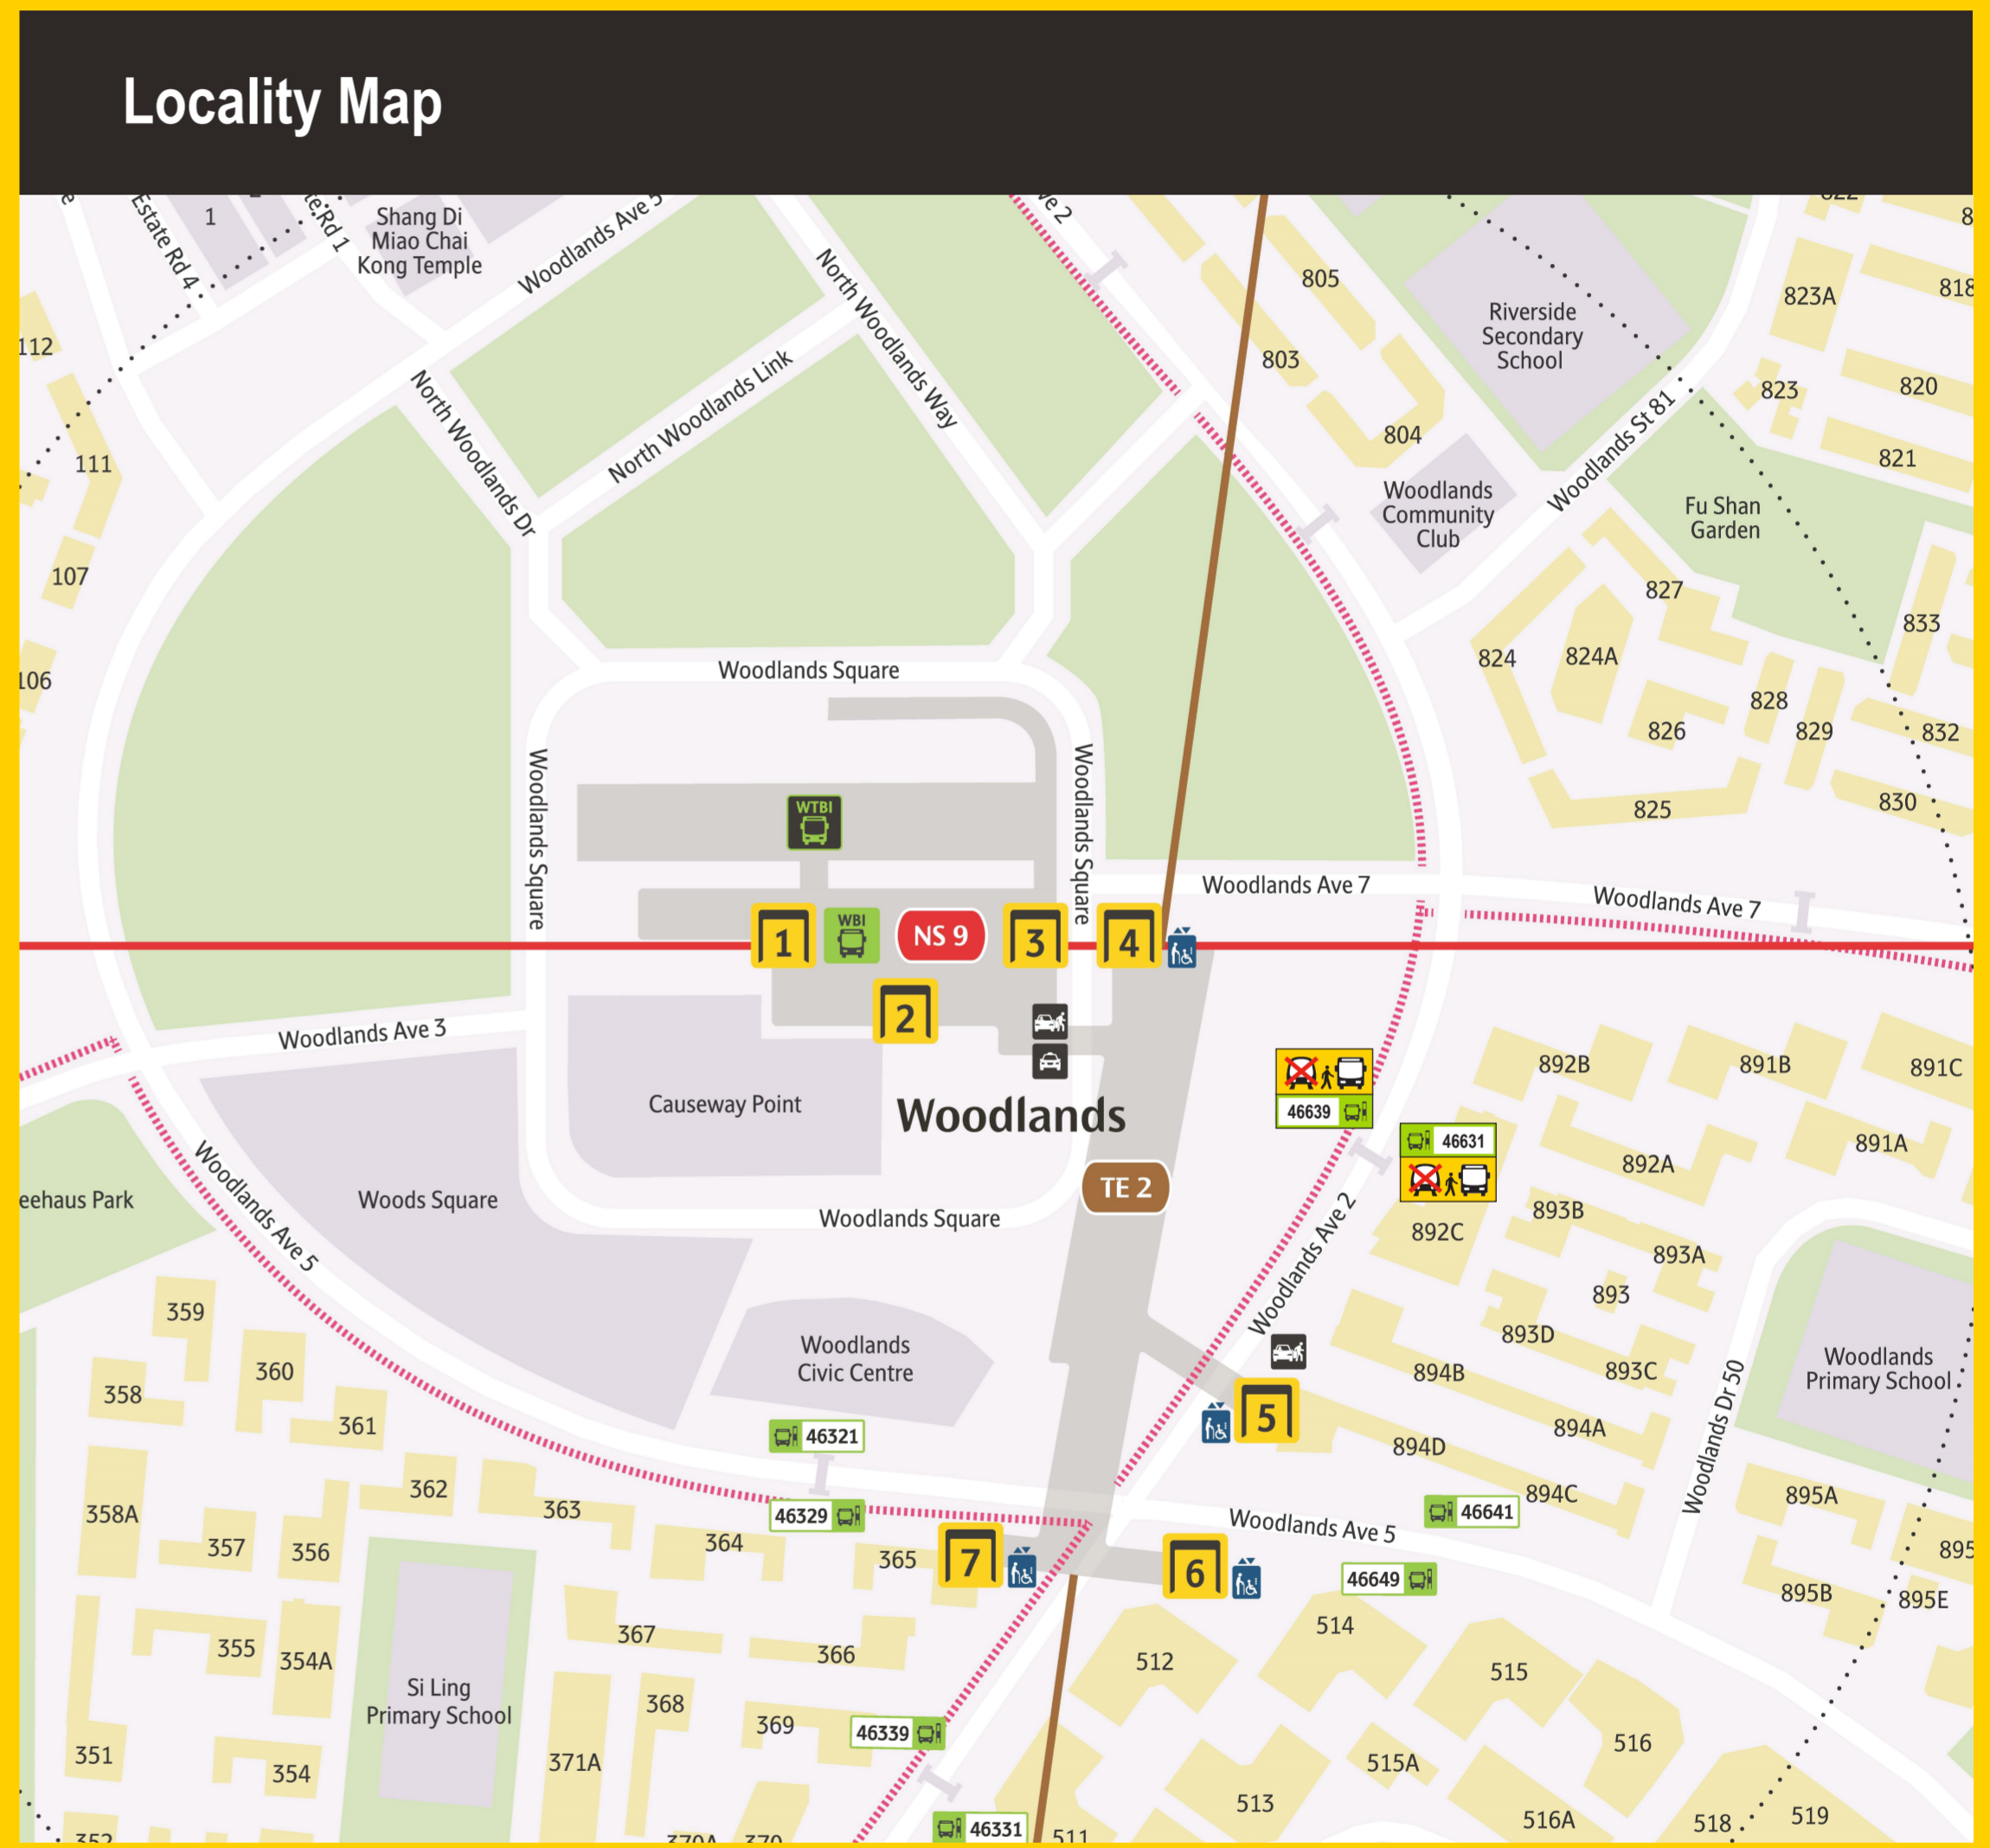

Free Bus Services

NS 9 TE 2

Woodlands

Going To	Exit	Bus Stop	Bus
Admiralty	NS 10	5	46631 901M, 912, 962
Bedok	EW 5	5	46631 168
Bedok Reservoir	DT 30	5	46631 168
Hougang	NE 14	5	46631 161
Sembawang	NS 11	5	46631 962
Sengkang	NE 16 STC	5	46631 161
Tampines	EW 2 DT 32	5	46631 168
Tampines West	DT 31	5	46631 168
Woodlands South	TE 3	5	46631 901, 901M

Bridging Buses Upon Activation

→ TE 1 Woodlands North 4 46639
 → TE 22 Gardens by the Bay 5 46631

Free Bus Services

Woodlands Integrated Transport Hub

Going To	Exit	Bus Stop	Bus
Admiralty	NS 10	3	WITH 901M, 904, 912, 912A, 913, 962, 964*, 965, 969
Ang Mo Kio	NS 16	3	WITH 169
Bedok	EW 5	3	WITH 168
Bedok Reservoir	DT 30	3	WITH 168
Bendemeer	DT 23	3	WITH 961, 961M*
Boon Lay	EW 27	3	WITH 178, 187
Bugis	EW 12 DT 14	3	WITH 960, 960e*
Bukit Batok	NS 2	3	WITH 178, 187
Bukit Panjang	DT 1 BP 6	3	WITH 178, 187, 960, 961, 961M*, 963
Canberra	NS 12	3	WITH 169
Cashew	DT 2	3	WITH 178, 961, 961M*, 963
Changi Airport	CG 2	3	WITH 858
Chinatown	NE 4 DT 19	3	WITH 961, 961M*
Choa Chu Kang	NS 4 BP 1	3	WITH 925*
Clarke Quay	NE 5	3	WITH 961, 961M*
Esplanade	CC 3	3	WITH 960, 960e*, 961, 961M*
Eunos	EW 7	3	WITH 966
Farrer Road	CC 20	3	WITH 961, 961M*
HarbourFront	NE 1 CC 29	3	WITH 963
Hillview	DT 3	3	WITH 178, 961, 961M*, 963
Hougang	NE 14	3	WITH 161
Kallang	EW 10	3	WITH 961, 961M*
Khatib	NS 14	3	WITH 858, 965, 969
King Albert Park	DT 6	3	WITH 961, 961M*
Kranji	NS 7	3	WITH 178, 925*, 960, 961, 961M*