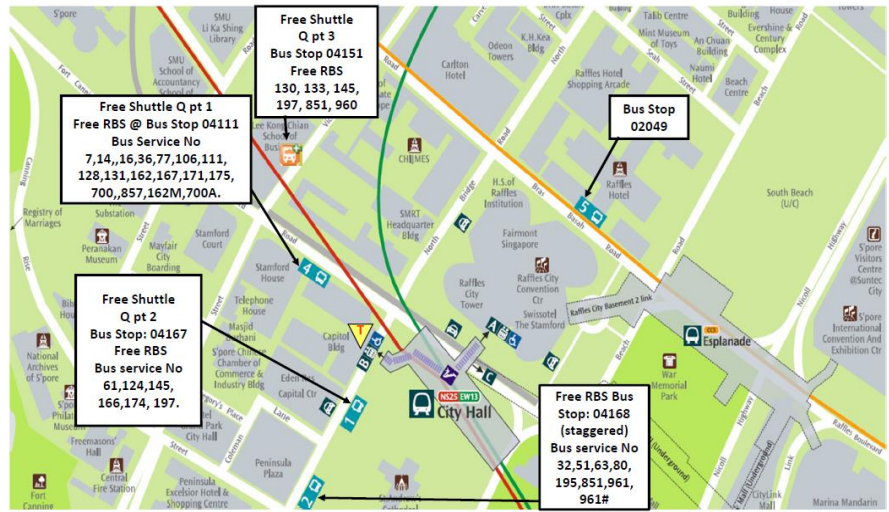

5. Queue points for free shuttle bus service / special taxi service for student taking major examinations / free regular bus service / bus stops in the vicinity of the station – City Hall

Free Shuttle: Q Pt 1 at Bus Stop 04111 - towards Jurong East (North Bound)
Q Pt 2 at Bus Stop 04167 - towards Joo Koon & Marina Bay / Marina South Pier (West & South Bounds)
Q Pt 3 at Bus Stop 04151 - towards Pasir Ris (East Bound)   Revision 4 (27/12/15)

Note:

Free RBS	When activated, all regular buses (regardless of operator) at the designated bus stops are free boarding. (refer to “Free RBS” on the map)
Free Shuttle	When activated, these buses will stop at each MRT station of the affected sector as a form bridging between stations (free boarding). (refer to “Free Shuttle” on the map)