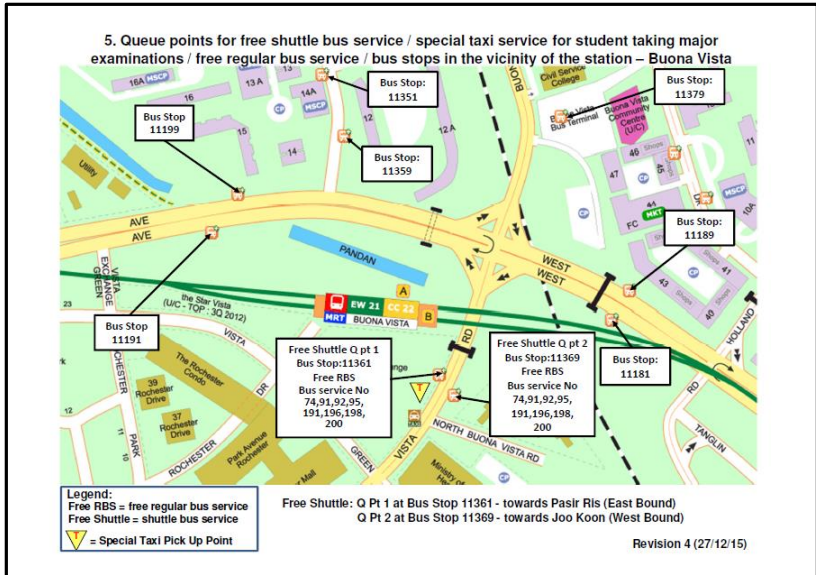

Buona Vista Station(EW21/CC22)

Train service has been affected and we are working to restore normal service as quickly as possible. We apologise for any inconvenience caused.

Alternative Transport

Bus Services from Buona Vista to:

Queenstown Station(EW19)	Bus stop 11189 (Exit B): 111,145
Raffles Place Station (EW14/NS26)	Bus stop 11189 (Exit B): 100 # Bus stop 11361 (Exit C): 196
Redhill Station (EW18)	Bus stop 11189 (Exit B): 32, 145
Somerset Station (NS23)	Bus stop 11189 (Exit B): 106,111
Sixth Avenue Station (DT7)	Bus stop 11181 (Exit B) :74
Tan Kah Kee Station (DT8)	Bus stop 11181 (Exit B) : 74
Tanjong Pagar Station (EW15)	# Bus stop 11361 (Exit C): 196 Bus stop 11189 (Exit B): 100
Toa Payoh Station (NS19)	Bus stop 11189 (Exit B): 105,145
# All public bus services at this location are free when Train Service is affected.	
Taxi Services:	
Nearest Taxi Stand:	Exit B; Opp Buona Vista station / Beside MOE bus stop 11361
Taxi Booking Service Hotlines:	SMRT Taxis - 6555 8888 Comfort Taxi - 6552 1111 Trans Cab - 6555 3333 Premier Taxis - 6363 6888
 <p>For information on integrated transportation services, please contact TransitLink Hotline at 1800-225 5663. You can also contact SMRT Customer Relations Centre at 1800-336 8900.</p> <p>有关地铁及巴士路线询问，请拨打热线 1800-225 5663 向通联有限公司联络。您也可以联络 SMRT 客户联系中心热线号码 1800-336 8900。</p>	