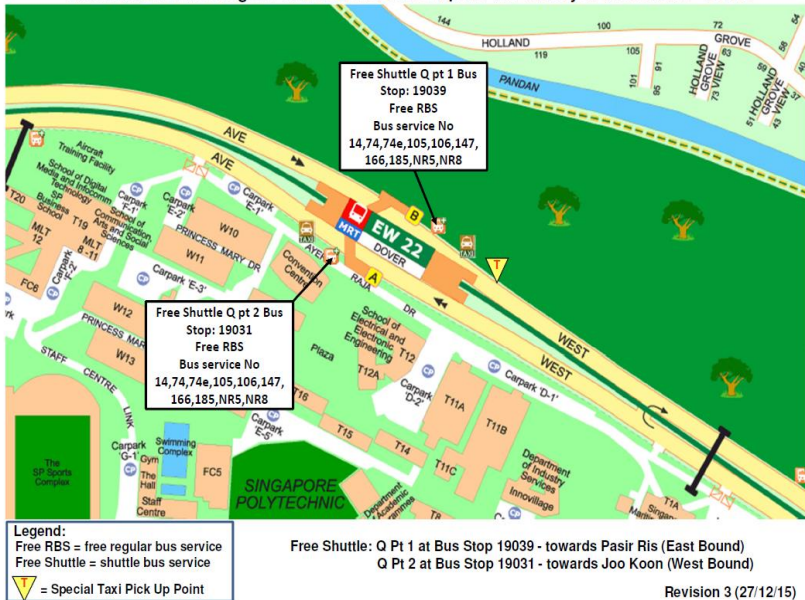

5. Queue points for free shuttle bus service / special taxi service for student taking major examinations / free regular bus service / bus stops in the vicinity of the station – Dover

Note:

Free RBS	When activated, all regular buses (regardless of operator) at the designated bus stops are free boarding. (refer to “Free RBS” on the map)
Free Shuttle	When activated, these buses will stop at each MRT station of the affected sector as a form bridging between stations (free boarding). (refer to “Free Shuttle” on the map)