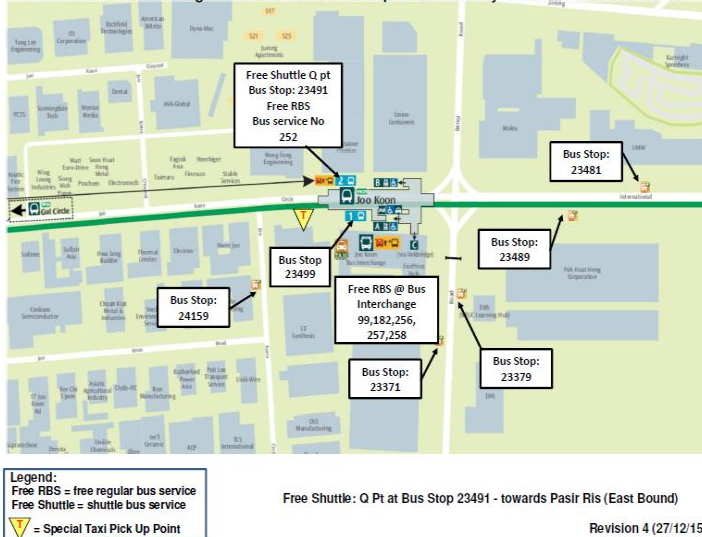

Boon Lay station (EW27) & Bus Interchange	Bus Stop 23371 (Exit A, Benoi Road): 192, 193 # Bus Stop 23491 (Exit B, Joo Koon Circle): 252 # From Joo Koon Bus Interchange 256, 258
Pioneer Station (EW28)	Bus Stop 23371 (Exit A, Benoi Road): 192, 193 From Joo Koon Bus Interchange 256, 258
Clementi Station (EW23) & Bus Interchange	From Joo Koon Bus Interchange : 99

All public bus services at this location are free when Train Service is Affected.

Taxi Services:

Nearest Taxi Stand:	Exit A
Taxi Booking Service Hotlines:	SMRT Taxis - 6555 8888 Comfort Taxi - 6552 1111 Trans Cab - 6555 3333 Premier Taxis - 6363 6888

5. Queue points for free shuttle bus service / special taxi service for student taking major examinations / free regular bus service / bus stops in the vicinity of the station – Joo Koon

Note:

<p>Free RBS</p>	<p>When activated, all regular buses (regardless of operator) at the designated bus stops are free boarding. (refer to “Free RBS” on the map)</p>
<p>Free Shuttle</p>	<p>When activated, these buses will stop at each MRT station of the affected sector as a form bridging between stations (free boarding). (refer to “Free Shuttle” on the map)</p>