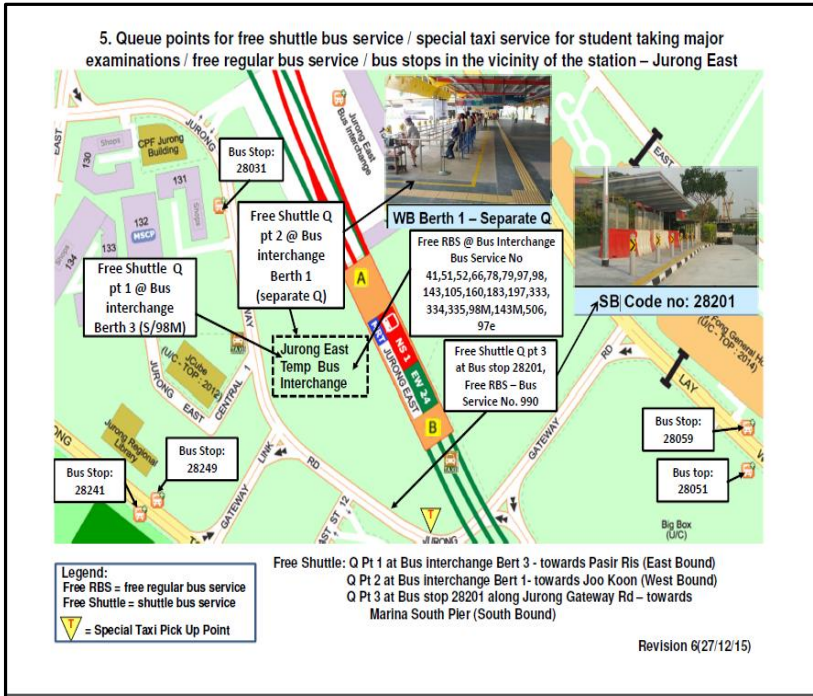

## Jurong East Station(EW24/NS1)

Train service has been affected and we are working to restore normal service as quickly as possible. We apologise for any inconvenience caused.

Toa Payoh Station (NS19)	# Bus Interchange (Exit A): 105,143
Ten Mile Junction LRT Station (BP14)	# Bus Interchange (Exit A): 160
Tan Kah Kee Station (DT8)	# Bus Interchange (Exit A): 66
<b># All public bus services at this location are free when Train Service is affected.</b>	
<b>Taxi Services:</b>	
Nearest Taxi Stand:	Exit B
Taxi Booking Service Hotlines:	SMRT Taxis - 6555 8888 Comfort Taxi - 6552 1111 Trans Cab - 6555 3333 Premier Taxis - 6363 6888
 <p>For information on integrated transportation services, please contact TransitLink Hotline at 1800-225 5663. You can also contact SMRT Customer Relations Centre at 1800-336 8900.</p> <p>有关地铁及巴士路线询问，请拨打热线 1800-225 5663 向通联有限公司联络。您也可以联络 SMRT 客户联系中心热线号码 1800-336 8900。</p>	

Note:

<b>Free RBS</b>	When activated, all regular buses (regardless of operator) at the designated bus stops are free boarding. (refer to “Free RBS” on the map)
<b>Free Shuttle</b>	When activated, these buses will stop at each MRT station of the affected sector as a form bridging between stations (free boarding). (refer to “Free Shuttle” on the map)