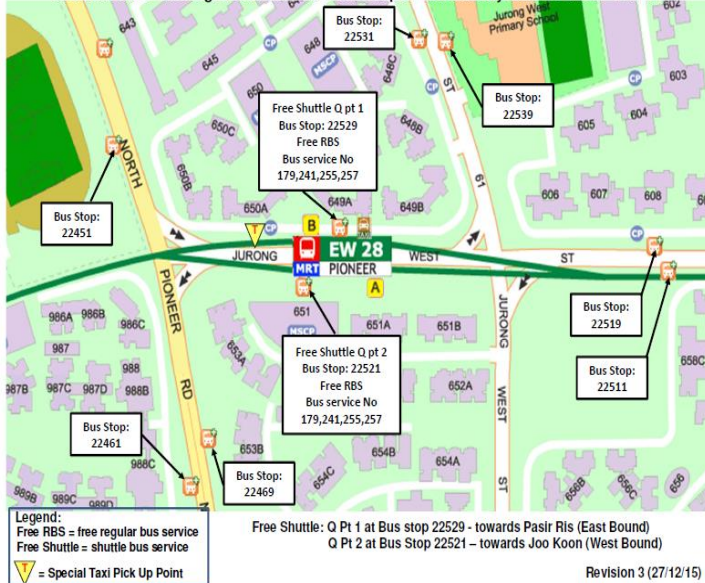

5. Queue points for free shuttle bus service / special taxi service for student taking major examinations / free regular bus service / bus stops in the vicinity of the station – Pioneer

Note:

Free RBS	When activated, all regular buses (regardless of operator) at the designated bus stops are free boarding. (refer to “Free RBS” on the map)
Free Shuttle	When activated, these buses will stop at each MRT station of the affected sector as a form bridging between stations (free boarding). (refer to “Free Shuttle” on the map)