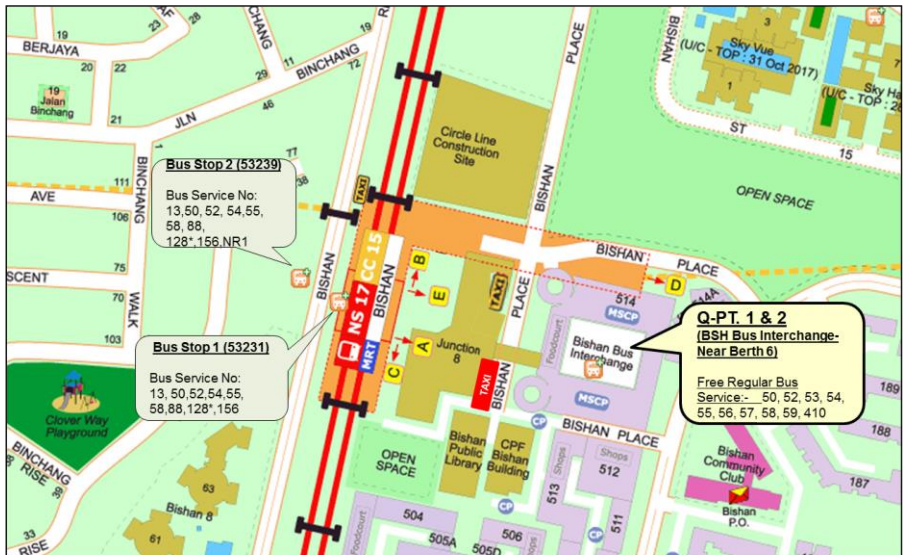

# All public bus services at this location are free when Train Service is affected.

Taxi Services:

Nearest Taxi Stand:

Exit B & C, Bishan Road
Exit D, Junction 8 Shopping Mall

Taxi Booking Service Hotlines:

SMRT Taxis - 6555 8888
Comfort Taxi - 6552 1111
Trans Cab - 6555 3333
Premier Taxis - 6363 6888

For information on integrated transportation services, please contact TransitLink Hotline at 1800-225 5663. You can also contact SMRT Customer Relations Centre at 1800-336 8900.

有关地铁及巴士路线询问，请拨打热线 1800-225 5663 向通联有限公司联络。您也可以联络 SMRT 客户联系中心热线号码 1800-336 8900。

5. Queue points for free bridging bus service / special taxi service for student taking major examinations / free regular bus service / bus stops in the vicinity of the Station – Bishan CCL

Legend:

Revision 3, May' 2016

For students taking major examinations