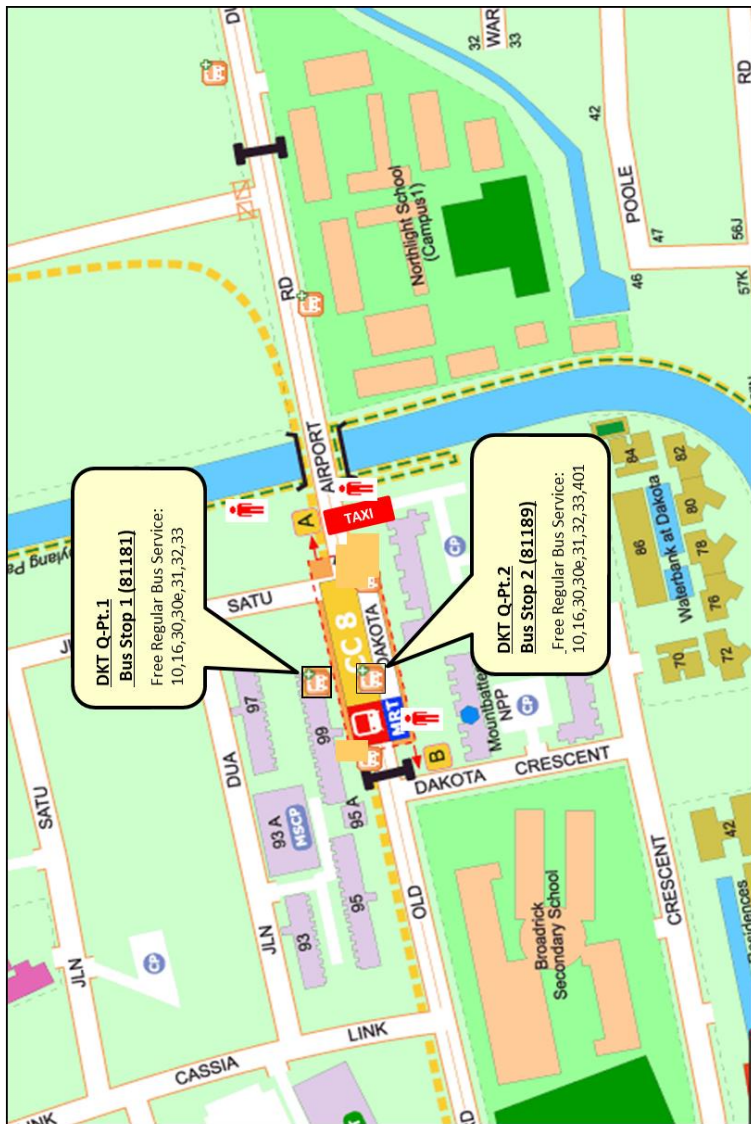

## Dakota Station (CC8)

Train service has been affected and we are working to restore normal service as quickly as possible. We apologise for any inconvenience caused.

### Alternative Transport

Outram Park Station (EW16)(NE3)	# Bus Stop 2 (Exit B) : 33
Pasir Panjang Station (CC26)	# Bus Stop 2 (Exit B) : 10, 30
Paya Lebar Station (EW8)(CC9)	# Bus Stop 1 (Exit A): 30
Raffles Place Station (NS26)(EW14)	# Bus Stop 2 (Exit B): 10
Redhill Station (EW18)	# Bus Stop 2 (Exit B): 32, 33
Somerset Station (NS23)	# Bus Stop 2 (Exit B): 16
Tampines Station (EW2) & Bus Interchange	# Bus Stop 1 (Exit A): 10, 31
Tanah Merah Station (EW2)	# Bus Stop 1 (Exit A): 31
Tanjong Pagar Station (EW15)	# Bus Stop 2 (Exit B): 10
Telok Blangah Station (CC28)	# Bus Stop 2 (Exit B) : 10, 30
Tiong Bahru Station (EW17)	# Bus Stop 2 (Exit B) : 16, 33
Toa Payoh Station (NS19) & Bus Interchange	# Bus Stop 2 (Exit B) : 31
<b>#All public bus services at this location are free when Train Service is affected. Note:* Operates on selected days and / or times</b>	
<b>Taxi Services:</b>	
Nearest Taxi Stand:	Exit A
Taxi Booking Service Hotlines:	SMRT Taxis - 6555 8888 Comfort Taxi - 6552 1111 Trans Cab - 6555 3333 Premier Taxis - 6363 6888
 <p>For information on integrated transportation services, please contact TransitLink Hotline at 1800-225 5663. You can also contact SMRT Customer Relations Centre at 1800-336 8900.</p> <p>有关地铁及巴士路线询问，请拨打热线 1800-225 5663 向通联有限公司联络。您也可以联络 SMRT 客户联系中心热线号码 1800-336 8900。</p>	

5. Queue points for free bridging bus service / special taxi service for student taking major examinations / free regular bus service / bus stops in the vicinity of the station – Dakota

Legend:

Free Bridging Bus Service & Free Regular Bus Service at Bus Stop 1 (No : 81181) and Bus Stop 2 (No:81189)