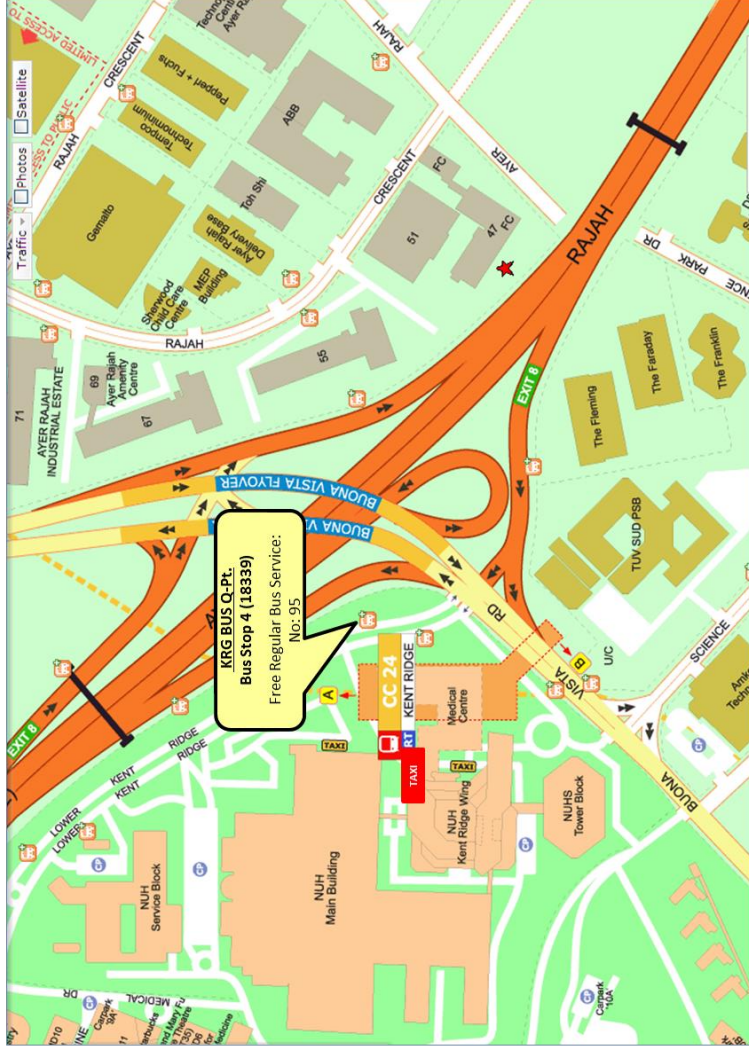

5. Queue points for free bridging bus service / special taxi service for student taking major examinations / free regular bus service / bus stops in the vicinity of the Station – Kent Ridge

Legend:

Free Bridging Bus Service & Free Regular Bus Service at Bus Stop 4 (No : 18339)

For students taking major examinations