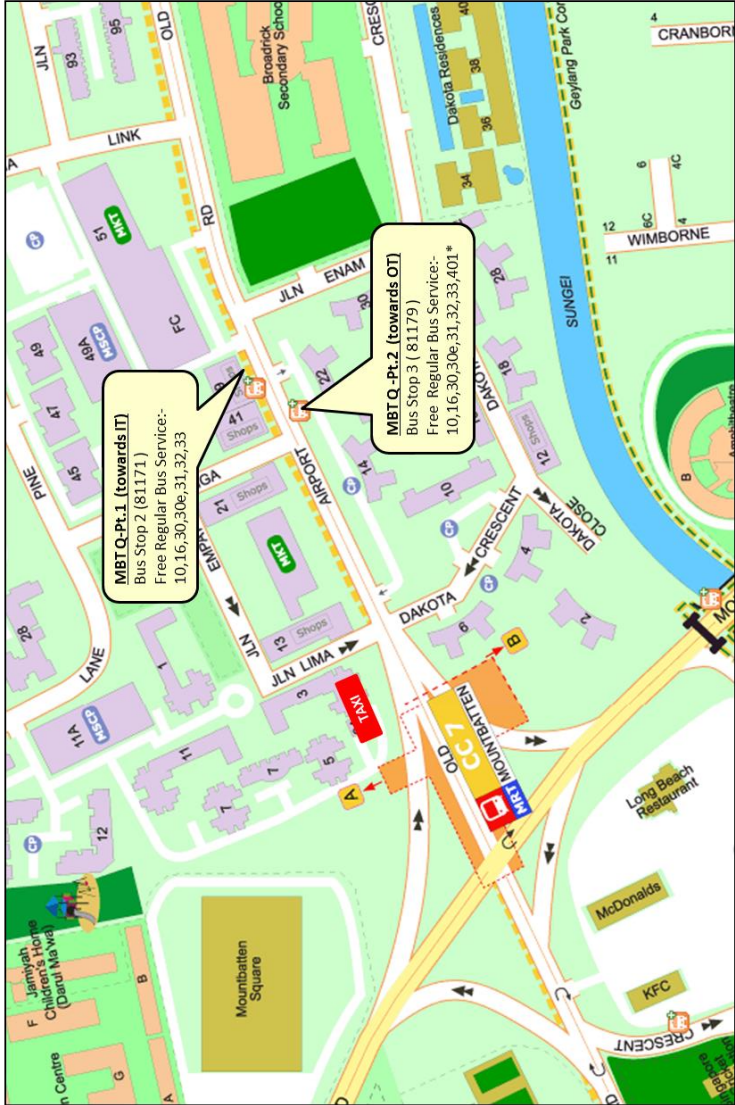

5. Queue points for free bridging bus service / special taxi service for student taking major examinations / free regular bus service / bus stops in the vicinity of the station – Mountbatten

Legend:

- Free Bridging Bus Service & Free Regular Bus Service at Bus Stop 2 (No: 81171) & Bus Stop 3 (No: 81179)
- TAXI For students taking major examinations

Revision 3, May 2016