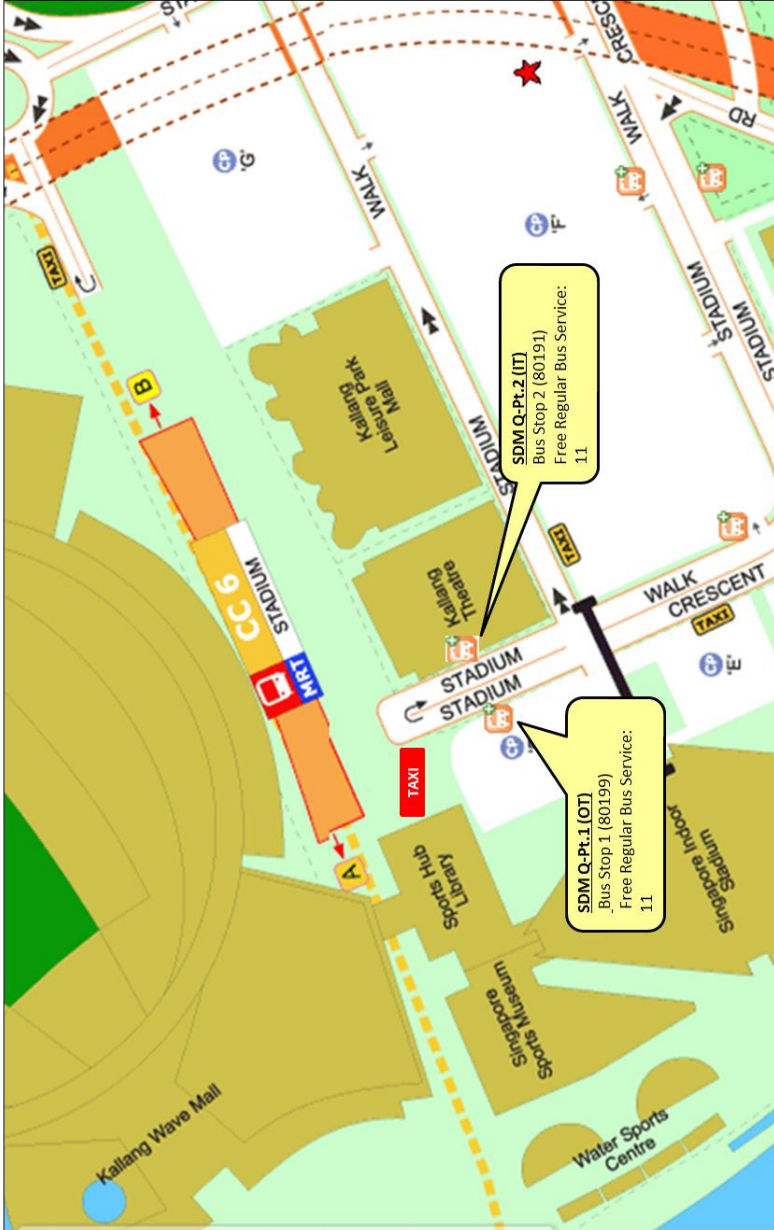

5. Queue points for free bridging bus service / special taxi service for student taking major examinations / free regular bus service / bus stops in the vicinity of the station – Stadium

Legend:

 Free Bridging Bus Service & Free Regular Bus Service at Bus Stop 1 (No : 80199) & Bus Stop 2 (80191)